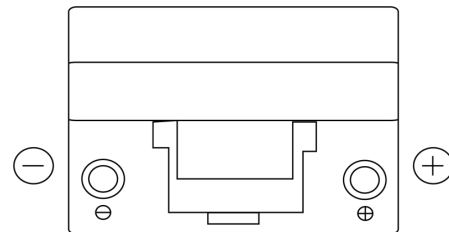

Product overview

Batteries for Cars

Standard TC904

Part number	TC904
Technology	Flooded
EAN/GTIN	3661024054751
Voltage	12 V
Capacity	90.0 Ah
CCA	680 A
Length	306 mm
Width	173 mm
Height	222 mm
Box size	D31
Polarity	ETN 0
Terminal Type	EN taper post
Hold Down	Korean B1
Weights (subject of variation)	19.90 kg

Polarity

Terminal Type

Hold Down

Design, features and specifications are subject to change without notice. We disclaim any representation or warranty, express or implied, concerning the data or recommendations, and in no event shall be liable for any loss or damage claimed to have arisen as a result. Some products may not be available in your local market.