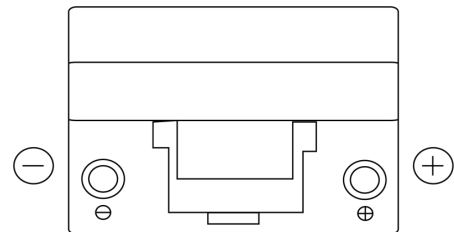

**Product overview**

Batteries for Cars

**Standard TC904**

Part number	TC904
Technology	Flooded
EAN/GTIN	3661024054751
Voltage	12 V
Capacity	90.0 Ah
CCA	680 A
Length	306 mm
Width	173 mm
Height	222 mm
Box size	D31
Polarity	ETN 0
Terminal Type	EN taper post
Hold Down	Korean B1
Weights (subject of variation)	19.90 kg

**Polarity**

**Terminal Type**

Positive Terminal

Negative Terminal

**Hold Down**

Design, features and specifications are subject to change without notice. We disclaim any representation or warranty, express or implied, concerning the data or recommendations, and in no event shall be liable for any loss or damage claimed to have arisen as a result. Some products may not be available in your local market.