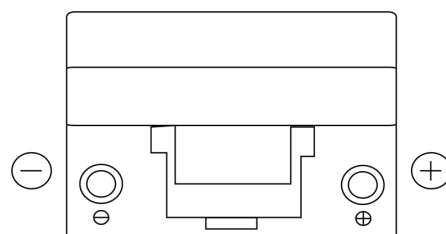

**Product overview**

Batteries for Cars

**Standard TC904**

Part number	TC904
Technology	Flooded
EAN/GTIN	3661024054751
Voltage	12 V
Capacity	90.0 Ah
CCA	680 A
Length	306 mm
Width	173 mm
Height	222 mm
Box size	D31
Polarity	ETN 0
Terminal Type	EN taper post
Hold Down	Korean B1
Weights (subject of variation)	19.90 kg

**Polarity**

**Terminal Type**

**Hold Down**

Design, features and specifications are subject to change without notice. We disclaim any representation or warranty, express or implied, concerning the data or recommendations, and in no event shall be liable for any loss or damage claimed to have arisen as a result. Some products may not be available in your local market.