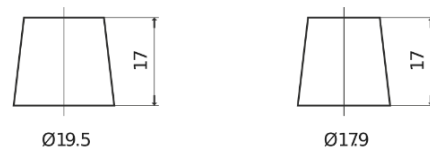

Terminal Type