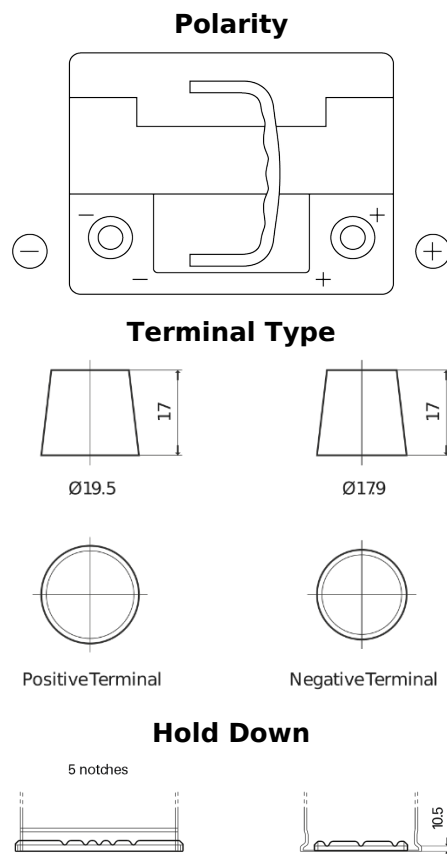

**Product overview**

Batteries for Cars

**Premium EA472**

Part number	EA472
Technology	Flooded
EAN/GTIN	3661024034265
Voltage	12 V
Capacity	47 Ah
CCA	450 A
Length	207 mm
Width	175 mm
Height	175 mm
Box size	LB1
Polarity	ETN 0
Terminal Type	EN taper post
Hold Down	B13
Weights (subject of variation)	11.40 kg