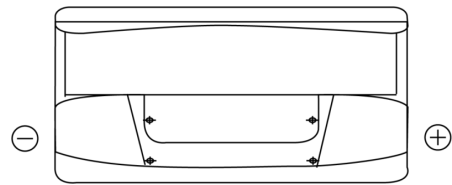

**Product overview**

Batteries for Cars

**Standard TC900**

Part number	TC900
Technology	Flooded
EAN/GTIN	3661024054836
Voltage	12 V
Capacity	90.0 Ah
CCA	720 A
Length	353 mm
Width	175 mm
Height	190 mm
Box size	L05
Polarity	ETN 0
Terminal Type	EN taper post
Hold Down	B13
Weights (subject of variation)	20.50 kg

**Polarity**

**Terminal Type**

Positive Terminal

Negative Terminal

**Hold Down**

Design, features and specifications are subject to change without notice. We disclaim any representation or warranty, express or implied, concerning the data or recommendations, and in no event shall be liable for any loss or damage claimed to have arisen as a result. Some products may not be available in your local market.