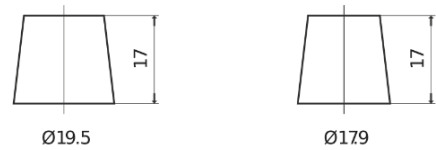

**Product overview**

Batteries for Cars

**Standard TC900**

Part number	TC900
Technology	Flooded
EAN/GTIN	3661024054836
Voltage	12 V
Capacity	90.0 Ah
CCA	720 A
Length	353 mm
Width	175 mm
Height	190 mm
Box size	L05
Polarity	ETN 0
Terminal Type	EN taper post
Hold Down	B13
Weights (subject of variation)	20.50 kg

**Polarity**

**Terminal Type**

Positive Terminal

Negative Terminal

**Hold Down**

Design, features and specifications are subject to change without notice. We disclaim any representation or warranty, express or implied, concerning the data or recommendations, and in no event shall be liable for any loss or damage claimed to have arisen as a result. Some products may not be available in your local market.