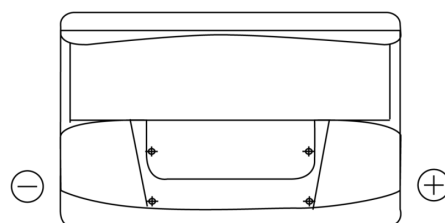

**Product overview**

Batteries for Cars

**Standard TC700**

Part number	TC700
Technology	Flooded
EAN/GTIN	3661024054829
Voltage	12 V
Capacity	70.0 Ah
CCA	640 A
Length	278 mm
Width	175 mm
Height	190 mm
Box size	L03
Polarity	ETN 0
Terminal Type	EN taper post
Hold Down	B13
Weights (subject of variation)	16.00 kg

**Polarity**

**Terminal Type**

Positive Terminal

Negative Terminal

**Hold Down**

Design, features and specifications are subject to change without notice. We disclaim any representation or warranty, express or implied, concerning the data or recommendations, and in no event shall be liable for any loss or damage claimed to have arisen as a result. Some products may not be available in your local market.