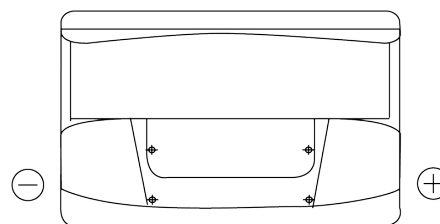

Product overview

Batteries for Cars

Standard TC700

Part number	TC700
Technology	Flooded
EAN/GTIN	3661024054829
Voltage	12 V
Capacity	70.0 Ah
CCA	640 A
Length	278 mm
Width	175 mm
Height	190 mm
Box size	L03
Polarity	ETN 0
Terminal Type	EN taper post
Hold Down	B13
Weights (subject of variation)	16.00 kg

Polarity

Terminal Type

Positive Terminal

Negative Terminal

Hold Down

Design, features and specifications are subject to change without notice. We disclaim any representation or warranty, express or implied, concerning the data or recommendations, and in no event shall be liable for any loss or damage claimed to have arisen as a result. Some products may not be available in your local market.