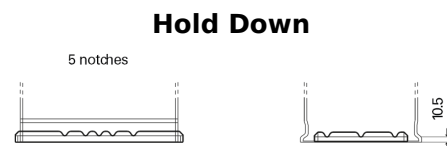

Product overview

Batteries for Cars

Standard TC652

Part number	TC652
Technology	Flooded
EAN/GTIN	3661024054867
Voltage	12 V
Capacity	65.0 Ah
CCA	540 A
Length	278 mm
Width	175 mm
Height	175 mm
Box size	LB3
Polarity	ETN 0
Terminal Type	EN taper post
Hold Down	B13
Weights (subject of variation)	14.50 kg