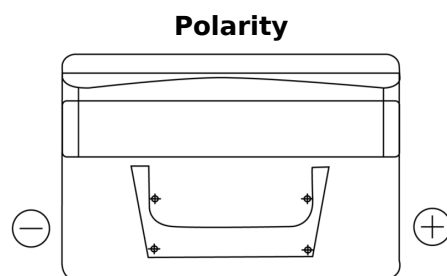

Product overview

Batteries for Cars

Standard TC652

Part number	TC652
Technology	Flooded
EAN/GTIN	3661024054867
Voltage	12 V
Capacity	65.0 Ah
CCA	540 A
Length	278 mm
Width	175 mm
Height	175 mm
Box size	LB3
Polarity	ETN 0
Terminal Type	EN taper post
Hold Down	B13
Weights (subject of variation)	14.50 kg