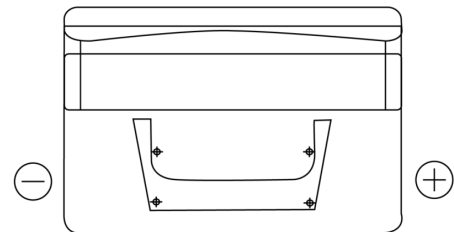

Product overview

Batteries for Cars

Standard TC652

Part number	TC652
Technology	Flooded
EAN/GTIN	3661024054867
Voltage	12 V
Capacity	65.0 Ah
CCA	540 A
Length	278 mm
Width	175 mm
Height	175 mm
Box size	LB3
Polarity	ETN 0
Terminal Type	EN taper post
Hold Down	B13
Weights (subject of variation)	14.50 kg

Polarity

Terminal Type

Hold Down

Design, features and specifications are subject to change without notice. We disclaim any representation or warranty, express or implied, concerning the data or recommendations, and in no event shall be liable for any loss or damage claimed to have arisen as a result. Some products may not be available in your local market.