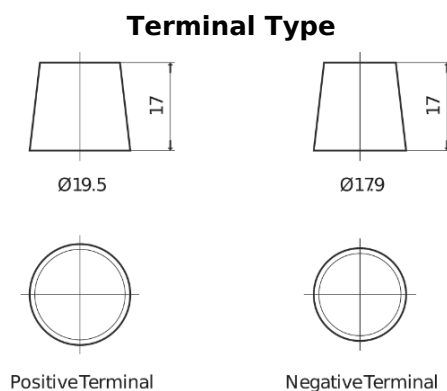

Product overview

Batteries for Cars

Standard TC652

Part number	TC652
Technology	Flooded
EAN/GTIN	3661024054867
Voltage	12 V
Capacity	65.0 Ah
CCA	540 A
Length	278 mm
Width	175 mm
Height	175 mm
Box size	LB3
Polarity	ETN 0
Terminal Type	EN taper post
Hold Down	B13
Weights (subject of variation)	14.50 kg