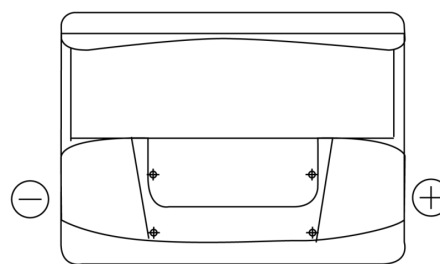

Product overview

Batteries for Cars

Standard TC550

Part number	TC550
Technology	Flooded
EAN/GTIN	3661024054805
Voltage	12 V
Capacity	55.0 Ah
CCA	460 A
Length	242 mm
Width	175 mm
Height	190 mm
Box size	L02
Polarity	ETN 0
Terminal Type	EN taper post
Hold Down	B13
Weights (subject of variation)	13.50 kg

Polarity

Terminal Type

Positive Terminal

Negative Terminal

Hold Down

Design, features and specifications are subject to change without notice. We disclaim any representation or warranty, express or implied, concerning the data or recommendations, and in no event shall be liable for any loss or damage claimed to have arisen as a result. Some products may not be available in your local market.