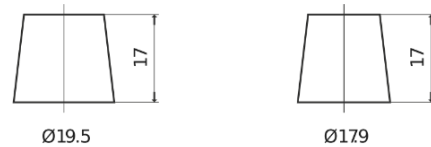

Product overview

Batteries for Cars

Standard TC550

Part number	TC550
Technology	Flooded
EAN/GTIN	3661024054805
Voltage	12 V
Capacity	55.0 Ah
CCA	460 A
Length	242 mm
Width	175 mm
Height	190 mm
Box size	L02
Polarity	ETN 0
Terminal Type	EN taper post
Hold Down	B13
Weights (subject of variation)	13.50 kg

Polarity

Terminal Type

Positive Terminal

Negative Terminal

Hold Down

Design, features and specifications are subject to change without notice. We disclaim any representation or warranty, express or implied, concerning the data or recommendations, and in no event shall be liable for any loss or damage claimed to have arisen as a result. Some products may not be available in your local market.