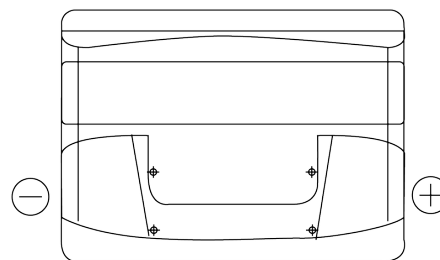

Product overview

Batteries for Cars

Formula FB442

Part number	FB442
Technology	Flooded
EAN/GTIN	3661024044608
Voltage	12 V
Capacity	44 Ah
CCA	420 A
Length	207 mm
Width	175 mm
Height	175 mm
Box size	LB1
Polarity	ETN 0
Terminal Type	EN taper post
Hold Down	B13
Weights (subject of variation)	10.60 kg

Polarity

Terminal Type

Positive Terminal

Negative Terminal

Hold Down

Design, features and specifications are subject to change without notice. We disclaim any representation or warranty, express or implied, concerning the data or recommendations, and in no event shall be liable for any loss or damage claimed to have arisen as a result. Some products may not be available in your local market.