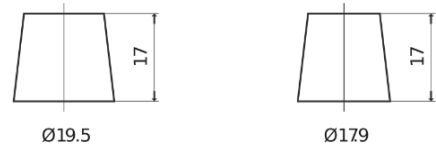

Product overview

Batteries for Cars

Standard TC542

Part number	TC542
Technology	Flooded
EAN/GTIN	3661024054850
Voltage	12 V
Capacity	54.0 Ah
CCA	500 A
Length	242 mm
Width	175 mm
Height	175 mm
Box size	LB2
Polarity	ETN 0
Terminal Type	EN taper post
Hold Down	B13
Weights (subject of variation)	12.90 kg

Polarity

Terminal Type

Positive Terminal

Negative Terminal

Hold Down

Design, features and specifications are subject to change without notice. We disclaim any representation or warranty, express or implied, concerning the data or recommendations, and in no event shall be liable for any loss or damage claimed to have arisen as a result. Some products may not be available in your local market.