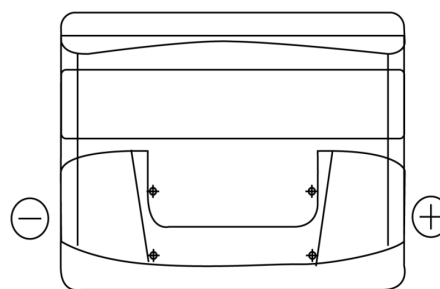

Product overview

Batteries for Cars

Standard TC440

Part number	TC440
Technology	Flooded
EAN/GTIN	3661024054782
Voltage	12 V
Capacity	44.0 Ah
CCA	360 A
Length	207 mm
Width	175 mm
Height	190 mm
Box size	L01
Polarity	ETN 0
Terminal Type	EN taper post
Hold Down	B13
Weights (subject of variation)	11.10 kg

Polarity

Terminal Type

Positive Terminal

Negative Terminal

Hold Down

Design, features and specifications are subject to change without notice. We disclaim any representation or warranty, express or implied, concerning the data or recommendations, and in no event shall be liable for any loss or damage claimed to have arisen as a result. Some products may not be available in your local market.