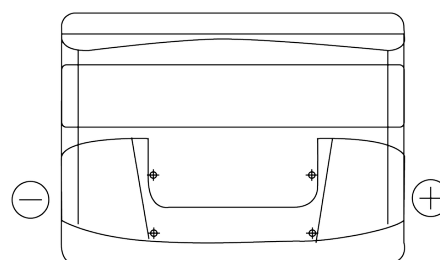

Product overview

Batteries for Cars

Excell EB442

Part number	EB442
Technology	Flooded
EAN/GTIN	3661024034609
Voltage	12 V
Capacity	44 Ah
CCA	420 A
Length	207 mm
Width	175 mm
Height	175 mm
Box size	LB1
Polarity	ETN 0
Terminal Type	EN taper post
Hold Down	B13
Weights (subject of variation)	10.60 kg

Polarity

Terminal Type

Hold Down

Design, features and specifications are subject to change without notice. We disclaim any representation or warranty, express or implied, concerning the data or recommendations, and in no event shall be liable for any loss or damage claimed to have arisen as a result. Some products may not be available in your local market.