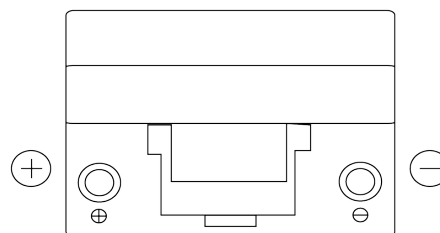

**Product overview**

Batteries for Cars

**Technica TB955**

Part number	TB955
Technology	Flooded
EAN/GTIN	3661024054461
Voltage	12 V
Capacity	95.0 Ah
CCA	760 A
Length	306 mm
Width	173 mm
Height	222 mm
Box size	D31
Polarity	ETN 1
Terminal Type	EN taper post
Hold Down	Korean B1
Weights (subject of variation)	20.60 kg

**Polarity**

**Terminal Type**

Positive Terminal

Negative Terminal

**Hold Down**

Design, features and specifications are subject to change without notice. We disclaim any representation or warranty, express or implied, concerning the data or recommendations, and in no event shall be liable for any loss or damage claimed to have arisen as a result. Some products may not be available in your local market.