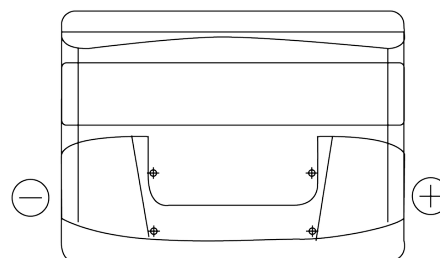

Product overview

Batteries for Cars

Power DB442

Part number	DB442
Technology	Flooded
EAN/GTIN	3661024024600
Voltage	12 V
Capacity	44 Ah
CCA	420 A
Length	207 mm
Width	175 mm
Height	175 mm
Box size	LB1
Polarity	ETN 0
Terminal Type	EN taper post
Hold Down	B13
Weights (subject of variation)	10.60 kg

Polarity

Terminal Type

Positive Terminal

Negative Terminal

Hold Down

Design, features and specifications are subject to change without notice. We disclaim any representation or warranty, express or implied, concerning the data or recommendations, and in no event shall be liable for any loss or damage claimed to have arisen as a result. Some products may not be available in your local market.