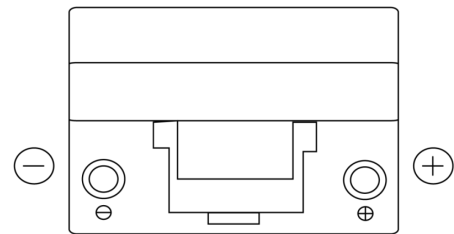

**Product overview**

Batteries for Cars

**Technica TB954**

Part number	TB954
Technology	Flooded
EAN/GTIN	3661024054454
Voltage	12 V
Capacity	95.0 Ah
CCA	760 A
Length	306 mm
Width	173 mm
Height	222 mm
Box size	D31
Polarity	ETN 0
Terminal Type	EN taper post
Hold Down	Korean B1
Weights (subject of variation)	20.60 kg

**Polarity**

**Terminal Type**

Positive Terminal

Negative Terminal

**Hold Down**

Design, features and specifications are subject to change without notice. We disclaim any representation or warranty, express or implied, concerning the data or recommendations, and in no event shall be liable for any loss or damage claimed to have arisen as a result. Some products may not be available in your local market.