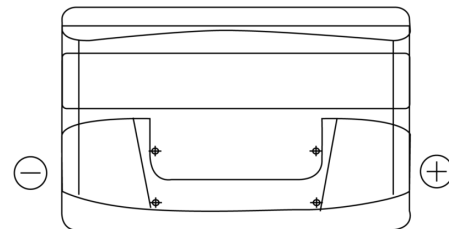

**Product overview**

Batteries for Cars

**Technica TB950**

Part number	TB950
Technology	Flooded
EAN/GTIN	3661024054584
Voltage	12 V
Capacity	95.0 Ah
CCA	800 A
Length	353 mm
Width	175 mm
Height	190 mm
Box size	L05
Polarity	ETN 0
Terminal Type	EN taper post
Hold Down	B13
Weights (subject of variation)	21.60 kg

**Polarity**

**Terminal Type**

**Hold Down**

Design, features and specifications are subject to change without notice. We disclaim any representation or warranty, express or implied, concerning the data or recommendations, and in no event shall be liable for any loss or damage claimed to have arisen as a result. Some products may not be available in your local market.