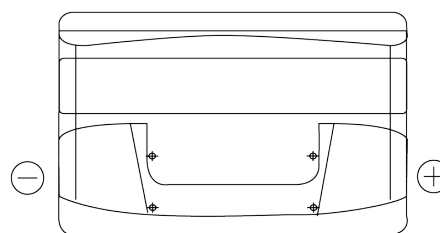

**Product overview**

Batteries for Cars

**Technica TB950**

Part number	TB950
Technology	Flooded
EAN/GTIN	3661024054584
Voltage	12 V
Capacity	95.0 Ah
CCA	800 A
Length	353 mm
Width	175 mm
Height	190 mm
Box size	L05
Polarity	ETN 0
Terminal Type	EN taper post
Hold Down	B13
Weights (subject of variation)	21.60 kg

**Polarity**

**Terminal Type**

Positive Terminal

Negative Terminal

**Hold Down**

Design, features and specifications are subject to change without notice. We disclaim any representation or warranty, express or implied, concerning the data or recommendations, and in no event shall be liable for any loss or damage claimed to have arisen as a result. Some products may not be available in your local market.