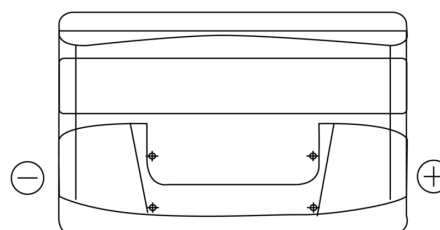

**Product overview**

Batteries for Cars

**Technica TB950**

|                                |               |
|--------------------------------|---------------|
| Part number                    | TB950         |
| Technology                     | Flooded       |
| EAN/GTIN                       | 3661024054584 |
| Voltage                        | 12 V          |
| Capacity                       | 95.0 Ah       |
| CCA                            | 800 A         |
| Length                         | 353 mm        |
| Width                          | 175 mm        |
| Height                         | 190 mm        |
| Box size                       | L05           |
| Polarity                       | ETN 0         |
| Terminal Type                  | EN taper post |
| Hold Down                      | B13           |
| Weights (subject of variation) | 21.60 kg      |

**Polarity**

**Terminal Type**

Positive Terminal

Negative Terminal

**Hold Down**

Design, features and specifications are subject to change without notice. We disclaim any representation or warranty, express or implied, concerning the data or recommendations, and in no event shall be liable for any loss or damage claimed to have arisen as a result. Some products may not be available in your local market.