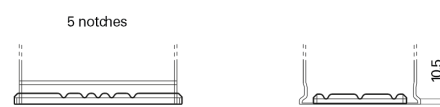

**Product overview**

Batteries for Cars

**Technica TB950**

Part number	TB950
Technology	Flooded
EAN/GTIN	3661024054584
Voltage	12 V
Capacity	95.0 Ah
CCA	800 A
Length	353 mm
Width	175 mm
Height	190 mm
Box size	L05
Polarity	ETN 0
Terminal Type	EN taper post
Hold Down	B13
Weights (subject of variation)	21.60 kg

**Polarity**

**Terminal Type**

Positive Terminal

Negative Terminal

**Hold Down**

Design, features and specifications are subject to change without notice. We disclaim any representation or warranty, express or implied, concerning the data or recommendations, and in no event shall be liable for any loss or damage claimed to have arisen as a result. Some products may not be available in your local market.