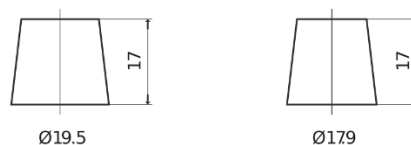

**Product overview**

Batteries for Cars

**Technica TB950**

Part number	TB950
Technology	Flooded
EAN/GTIN	3661024054584
Voltage	12 V
Capacity	95.0 Ah
CCA	800 A
Length	353 mm
Width	175 mm
Height	190 mm
Box size	L05
Polarity	ETN 0
Terminal Type	EN taper post
Hold Down	B13
Weights (subject of variation)	21.60 kg

**Polarity**

**Terminal Type**

Positive Terminal

Negative Terminal

**Hold Down**

Design, features and specifications are subject to change without notice. We disclaim any representation or warranty, express or implied, concerning the data or recommendations, and in no event shall be liable for any loss or damage claimed to have arisen as a result. Some products may not be available in your local market.