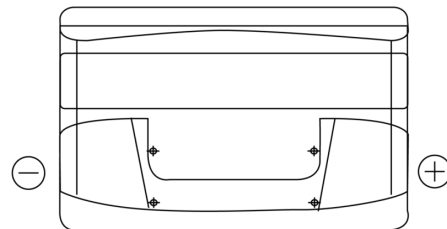

Product overview

Batteries for Cars

Technica TB852

Part number	TB852
Technology	Flooded
EAN/GTIN	3661024054669
Voltage	12 V
Capacity	85.0 Ah
CCA	760 A
Length	353 mm
Width	175 mm
Height	175 mm
Box size	LB5
Polarity	ETN 0
Terminal Type	EN taper post
Hold Down	B13
Weights (subject of variation)	19.40 kg

Polarity

Terminal Type

Ø19.5

Ø179

Positive Terminal

Negative Terminal

Hold Down

Design, features and specifications are subject to change without notice. We disclaim any representation or warranty, express or implied, concerning the data or recommendations, and in no event shall be liable for any loss or damage claimed to have arisen as a result. Some products may not be available in your local market.