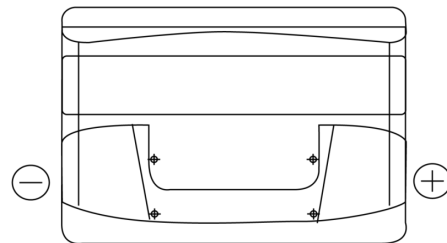

Product overview

Batteries for Cars

Technica TB802

Part number	TB802
Technology	Flooded
EAN/GTIN	3661024054652
Voltage	12 V
Capacity	80.0 Ah
CCA	700 A
Length	315 mm
Width	175 mm
Height	175 mm
Box size	LB4
Polarity	ETN 0
Terminal Type	EN taper post
Hold Down	B13
Weights (subject of variation)	17.80 kg

Polarity

Terminal Type

Hold Down

Design, features and specifications are subject to change without notice. We disclaim any representation or warranty, express or implied, concerning the data or recommendations, and in no event shall be liable for any loss or damage claimed to have arisen as a result. Some products may not be available in your local market.