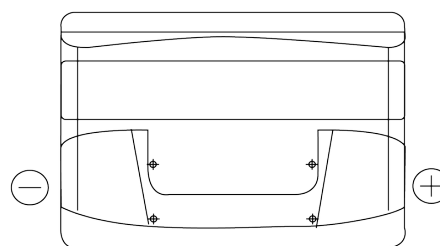

Product overview

Batteries for Cars

Technica TB802

Part number	TB802
Technology	Flooded
EAN/GTIN	3661024054652
Voltage	12 V
Capacity	80.0 Ah
CCA	700 A
Length	315 mm
Width	175 mm
Height	175 mm
Box size	LB4
Polarity	ETN 0
Terminal Type	EN taper post
Hold Down	B13
Weights (subject of variation)	17.80 kg

Polarity

Terminal Type

Positive Terminal

Negative Terminal

Hold Down

Design, features and specifications are subject to change without notice. We disclaim any representation or warranty, express or implied, concerning the data or recommendations, and in no event shall be liable for any loss or damage claimed to have arisen as a result. Some products may not be available in your local market.