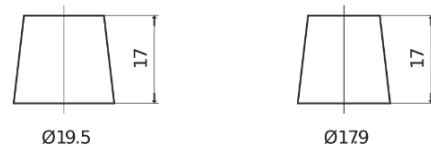

Product overview

Batteries for Cars

Technica TB740

Part number	TB740
Technology	Flooded
EAN/GTIN	3661024054553
Voltage	12 V
Capacity	74.0 Ah
CCA	680 A
Length	278 mm
Width	175 mm
Height	190 mm
Box size	L03
Polarity	ETN 0
Terminal Type	EN taper post
Hold Down	B13
Weights (subject of variation)	16.60 kg

Polarity

Terminal Type

Positive Terminal

Negative Terminal

Hold Down

Design, features and specifications are subject to change without notice. We disclaim any representation or warranty, express or implied, concerning the data or recommendations, and in no event shall be liable for any loss or damage claimed to have arisen as a result. Some products may not be available in your local market.