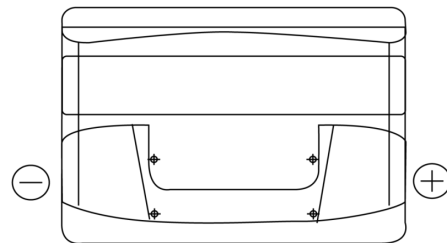

Product overview

Batteries for Cars

Technica TB740

Part number	TB740
Technology	Flooded
EAN/GTIN	3661024054553
Voltage	12 V
Capacity	74.0 Ah
CCA	680 A
Length	278 mm
Width	175 mm
Height	190 mm
Box size	L03
Polarity	ETN 0
Terminal Type	EN taper post
Hold Down	B13
Weights (subject of variation)	16.60 kg

Polarity

Terminal Type

Positive Terminal

Negative Terminal

Hold Down

Design, features and specifications are subject to change without notice. We disclaim any representation or warranty, express or implied, concerning the data or recommendations, and in no event shall be liable for any loss or damage claimed to have arisen as a result. Some products may not be available in your local market.