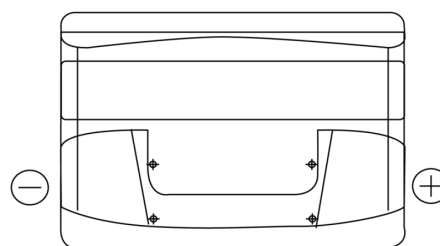

**Product overview**

Batteries for Cars

**Technica TB712**

Part number	TB712
Technology	Flooded
EAN/GTIN	3661024054645
Voltage	12 V
Capacity	71.0 Ah
CCA	670 A
Length	278 mm
Width	175 mm
Height	175 mm
Box size	LB3
Polarity	ETN 0
Terminal Type	EN taper post
Hold Down	B13
Weights (subject of variation)	15.30 kg

**Polarity**

**Terminal Type**

Positive Terminal

Negative Terminal

**Hold Down**

Design, features and specifications are subject to change without notice. We disclaim any representation or warranty, express or implied, concerning the data or recommendations, and in no event shall be liable for any loss or damage claimed to have arisen as a result. Some products may not be available in your local market.