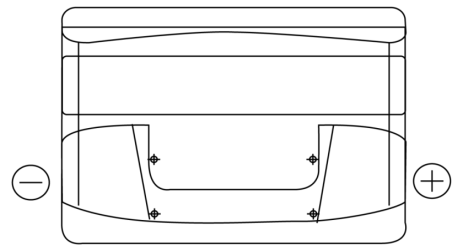

**Product overview**

Batteries for Cars

**Technica TB712**

Part number	TB712
Technology	Flooded
EAN/GTIN	3661024054645
Voltage	12 V
Capacity	71.0 Ah
CCA	670 A
Length	278 mm
Width	175 mm
Height	175 mm
Box size	LB3
Polarity	ETN 0
Terminal Type	EN taper post
Hold Down	B13
Weights (subject of variation)	15.30 kg

**Polarity**

**Terminal Type**

Positive Terminal

Negative Terminal

**Hold Down**

Design, features and specifications are subject to change without notice. We disclaim any representation or warranty, express or implied, concerning the data or recommendations, and in no event shall be liable for any loss or damage claimed to have arisen as a result. Some products may not be available in your local market.