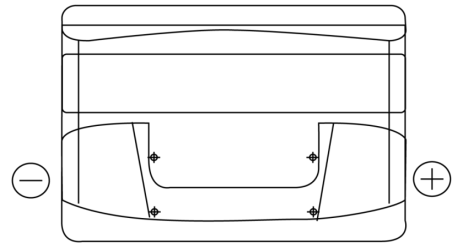

Product overview

Batteries for Cars

Technica TB712

Part number	TB712
Technology	Flooded
EAN/GTIN	3661024054645
Voltage	12 V
Capacity	71.0 Ah
CCA	670 A
Length	278 mm
Width	175 mm
Height	175 mm
Box size	LB3
Polarity	ETN 0
Terminal Type	EN taper post
Hold Down	B13
Weights (subject of variation)	15.30 kg

Polarity

Terminal Type

Positive Terminal

Negative Terminal

Hold Down

Design, features and specifications are subject to change without notice. We disclaim any representation or warranty, express or implied, concerning the data or recommendations, and in no event shall be liable for any loss or damage claimed to have arisen as a result. Some products may not be available in your local market.