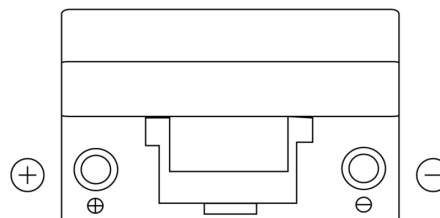

Product overview

Batteries for Cars

Technica TB705

| | |
|--------------------------------|---------------|
| Part number | TB705 |
| Technology | Flooded |
| EAN/GTIN | 3661024054447 |
| Voltage | 12 V |
| Capacity | 70.0 Ah |
| CCA | 540 A |
| Length | 270 mm |
| Width | 173 mm |
| Height | 222 mm |
| Box size | D26 |
| Polarity | ETN 1 |
| Terminal Type | EN taper post |
| Hold Down | Korean B1+B6 |
| Weights (subject of variation) | 16.10 kg |

Polarity

Terminal Type

Positive Terminal

Negative Terminal

Hold Down

Design, features and specifications are subject to change without notice. We disclaim any representation or warranty, express or implied, concerning the data or recommendations, and in no event shall be liable for any loss or damage claimed to have arisen as a result. Some products may not be available in your local market.