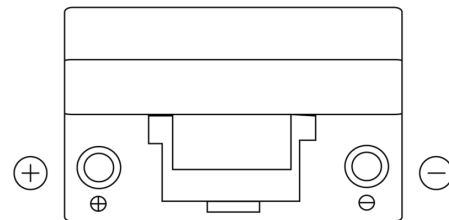

**Product overview**

Batteries for Cars

**Technica TB705**

Part number	TB705
Technology	Flooded
EAN/GTIN	3661024054447
Voltage	12 V
Capacity	70.0 Ah
CCA	540 A
Length	270 mm
Width	173 mm
Height	222 mm
Box size	D26
Polarity	ETN 1
Terminal Type	EN taper post
Hold Down	Korean B1+B6
Weights (subject of variation)	16.10 kg

**Polarity**

**Terminal Type**

**Hold Down**

Design, features and specifications are subject to change without notice. We disclaim any representation or warranty, express or implied, concerning the data or recommendations, and in no event shall be liable for any loss or damage claimed to have arisen as a result. Some products may not be available in your local market.