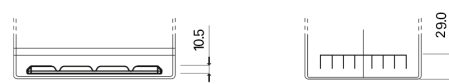

**Product overview**

Batteries for Cars

**Technica TB705**

Part number	TB705
Technology	Flooded
EAN/GTIN	3661024054447
Voltage	12 V
Capacity	70.0 Ah
CCA	540 A
Length	270 mm
Width	173 mm
Height	222 mm
Box size	D26
Polarity	ETN 1
Terminal Type	EN taper post
Hold Down	Korean B1+B6
Weights (subject of variation)	16.10 kg

**Polarity**

**Terminal Type**

**Hold Down**

Design, features and specifications are subject to change without notice. We disclaim any representation or warranty, express or implied, concerning the data or recommendations, and in no event shall be liable for any loss or damage claimed to have arisen as a result. Some products may not be available in your local market.