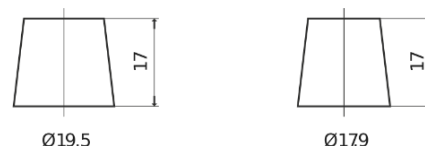

Product overview

Batteries for Cars

Technica TB705

| | |
|--------------------------------|---------------|
| Part number | TB705 |
| Technology | Flooded |
| EAN/GTIN | 3661024054447 |
| Voltage | 12 V |
| Capacity | 70.0 Ah |
| CCA | 540 A |
| Length | 270 mm |
| Width | 173 mm |
| Height | 222 mm |
| Box size | D26 |
| Polarity | ETN 1 |
| Terminal Type | EN taper post |
| Hold Down | Korean B1+B6 |
| Weights (subject of variation) | 16.10 kg |

Polarity

Terminal Type

Positive Terminal

Negative Terminal

Hold Down

Design, features and specifications are subject to change without notice. We disclaim any representation or warranty, express or implied, concerning the data or recommendations, and in no event shall be liable for any loss or damage claimed to have arisen as a result. Some products may not be available in your local market.