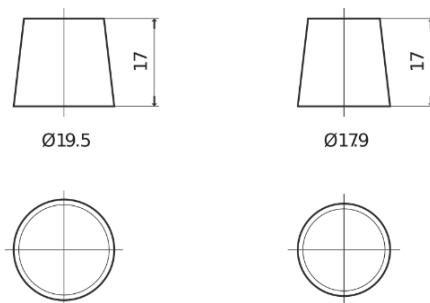

Product overview

Batteries for Cars

Technica TB704

| | |
|--------------------------------|---------------|
| Part number | TB704 |
| Technology | Flooded |
| EAN/GTIN | 3661024054430 |
| Voltage | 12 V |
| Capacity | 70.0 Ah |
| CCA | 540 A |
| Length | 270 mm |
| Width | 173 mm |
| Height | 222 mm |
| Box size | D26 |
| Polarity | ETN 0 |
| Terminal Type | EN taper post |
| Hold Down | Korean B1+B6 |
| Weights (subject of variation) | 16.10 kg |

Polarity

Terminal Type

Positive Terminal

Negative Terminal

Hold Down

Design, features and specifications are subject to change without notice. We disclaim any representation or warranty, express or implied, concerning the data or recommendations, and in no event shall be liable for any loss or damage claimed to have arisen as a result. Some products may not be available in your local market.