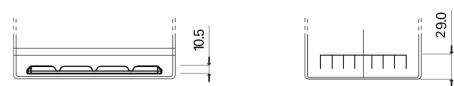

Product overview

Batteries for Cars

Technica TB704

Part number	TB704
Technology	Flooded
EAN/GTIN	3661024054430
Voltage	12 V
Capacity	70.0 Ah
CCA	540 A
Length	270 mm
Width	173 mm
Height	222 mm
Box size	D26
Polarity	ETN 0
Terminal Type	EN taper post
Hold Down	Korean B1+B6
Weights (subject of variation)	16.10 kg

Polarity

Terminal Type

Positive Terminal

Negative Terminal

Hold Down

Design, features and specifications are subject to change without notice. We disclaim any representation or warranty, express or implied, concerning the data or recommendations, and in no event shall be liable for any loss or damage claimed to have arisen as a result. Some products may not be available in your local market.