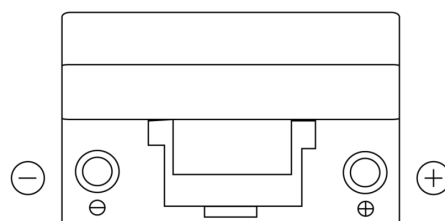

Product overview

Batteries for Cars

Technica TB704

| | |
|--------------------------------|---------------|
| Part number | TB704 |
| Technology | Flooded |
| EAN/GTIN | 3661024054430 |
| Voltage | 12 V |
| Capacity | 70.0 Ah |
| CCA | 540 A |
| Length | 270 mm |
| Width | 173 mm |
| Height | 222 mm |
| Box size | D26 |
| Polarity | ETN 0 |
| Terminal Type | EN taper post |
| Hold Down | Korean B1+B6 |
| Weights (subject of variation) | 16.10 kg |

Polarity

Terminal Type

Positive Terminal

Negative Terminal

Hold Down

Design, features and specifications are subject to change without notice. We disclaim any representation or warranty, express or implied, concerning the data or recommendations, and in no event shall be liable for any loss or damage claimed to have arisen as a result. Some products may not be available in your local market.