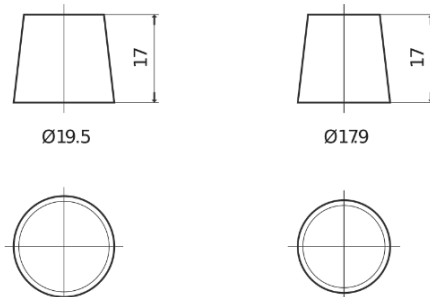

**Product overview**

Batteries for Cars

**Technica TB620**

Part number	TB620
Technology	Flooded
EAN/GTIN	3661024054539
Voltage	12 V
Capacity	62.0 Ah
CCA	540 A
Length	242 mm
Width	175 mm
Height	190 mm
Box size	L02
Polarity	ETN 0
Terminal Type	EN taper post
Hold Down	B13
Weights (subject of variation)	14.20 kg

**Polarity**

**Terminal Type**

Positive Terminal

Negative Terminal

**Hold Down**

Design, features and specifications are subject to change without notice. We disclaim any representation or warranty, express or implied, concerning the data or recommendations, and in no event shall be liable for any loss or damage claimed to have arisen as a result. Some products may not be available in your local market.