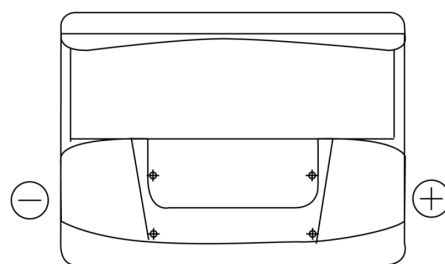

**Product overview**

Batteries for Cars

**Technica TB620**

Part number	TB620
Technology	Flooded
EAN/GTIN	3661024054539
Voltage	12 V
Capacity	62.0 Ah
CCA	540 A
Length	242 mm
Width	175 mm
Height	190 mm
Box size	L02
Polarity	ETN 0
Terminal Type	EN taper post
Hold Down	B13
Weights (subject of variation)	14.20 kg

**Polarity**

**Terminal Type**

Positive Terminal

Negative Terminal

**Hold Down**

Design, features and specifications are subject to change without notice. We disclaim any representation or warranty, express or implied, concerning the data or recommendations, and in no event shall be liable for any loss or damage claimed to have arisen as a result. Some products may not be available in your local market.