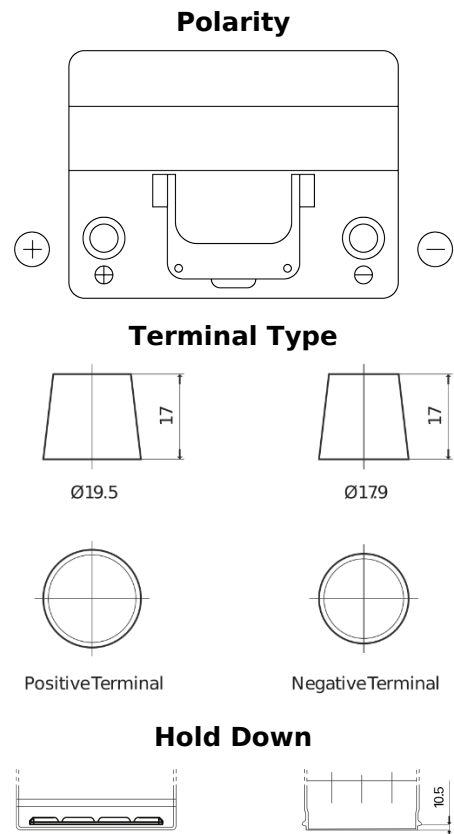

**Product overview**

Batteries for Cars

**Technica TB605**

Part number	TB605
Technology	Flooded
EAN/GTIN	3661024054423
Voltage	12 V
Capacity	60.0 Ah
CCA	480 A
Length	230 mm
Width	173 mm
Height	222 mm
Box size	D23
Polarity	ETN 1
Terminal Type	EN taper post
Hold Down	Korean B1
Weights (subject of variation)	14.60 kg