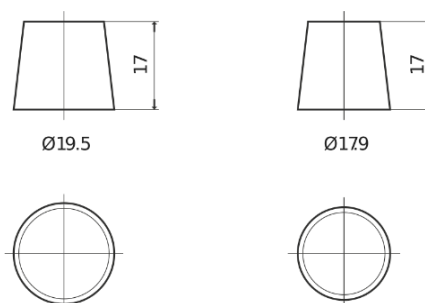

Product overview

Batteries for Cars

Technica TB604

Part number	TB604
Technology	Flooded
EAN/GTIN	3661024054416
Voltage	12 V
Capacity	60.0 Ah
CCA	480 A
Length	230 mm
Width	173 mm
Height	222 mm
Box size	D23
Polarity	ETN 0
Terminal Type	EN taper post
Hold Down	Korean B1
Weights (subject of variation)	14.60 kg

Polarity

Terminal Type

Positive Terminal

Negative Terminal

Hold Down

Design, features and specifications are subject to change without notice. We disclaim any representation or warranty, express or implied, concerning the data or recommendations, and in no event shall be liable for any loss or damage claimed to have arisen as a result. Some products may not be available in your local market.