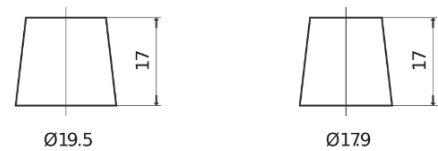

Terminal Type

Positive Terminal

Negative Terminal