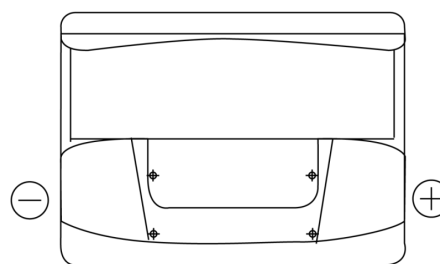

**Product overview**

Batteries for Cars

**Technica TB602**

Part number	TB602
Technology	Flooded
EAN/GTIN	3661024054638
Voltage	12 V
Capacity	60.0 Ah
CCA	540 A
Length	242 mm
Width	175 mm
Height	175 mm
Box size	LB2
Polarity	ETN 0
Terminal Type	EN taper post
Hold Down	B13
Weights (subject of variation)	12.90 kg

**Polarity**

**Terminal Type**

**Hold Down**

Design, features and specifications are subject to change without notice. We disclaim any representation or warranty, express or implied, concerning the data or recommendations, and in no event shall be liable for any loss or damage claimed to have arisen as a result. Some products may not be available in your local market.