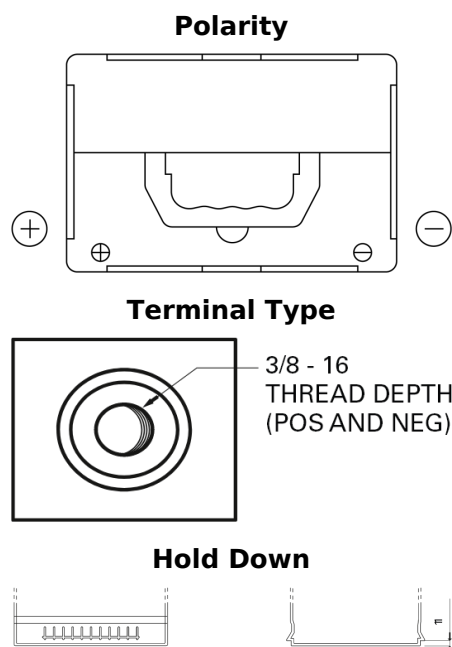

**Product overview**

Batteries for Cars

**Technica TB558**

Part number	TB558
Technology	Flooded
EAN/GTIN	3661024057158
Voltage	12 V
Capacity	55.0 Ah
CCA	620 A
Length	230 mm
Width	180 mm
Height	186 mm
Box size	G75
Polarity	ETN 1
Terminal Type	SAE S 3/8" side Terminal
Hold Down	B7
Weights (subject of variation)	14.20 kg