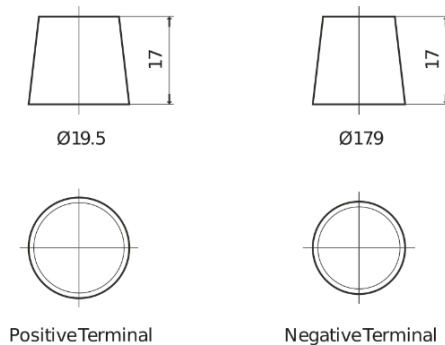

Product overview

Batteries for Cars

Technica TB501

Part number	TB501
Technology	Flooded
EAN/GTIN	3661024054522
Voltage	12 V
Capacity	50.0 Ah
CCA	450 A
Length	207 mm
Width	175 mm
Height	190 mm
Box size	L01
Polarity	ETN 1
Terminal Type	EN taper post
Hold Down	B13
Weights (subject of variation)	12.20 kg

Polarity

Terminal Type

Hold Down

Design, features and specifications are subject to change without notice. We disclaim any representation or warranty, express or implied, concerning the data or recommendations, and in no event shall be liable for any loss or damage claimed to have arisen as a result. Some products may not be available in your local market.