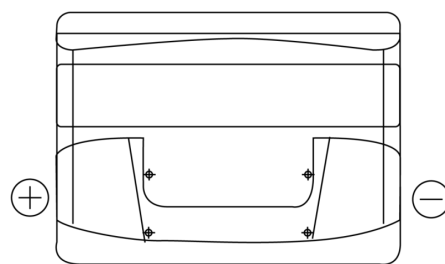

Product overview

Batteries for Cars

Technica TB501

Part number	TB501
Technology	Flooded
EAN/GTIN	3661024054522
Voltage	12 V
Capacity	50.0 Ah
CCA	450 A
Length	207 mm
Width	175 mm
Height	190 mm
Box size	L01
Polarity	ETN 1
Terminal Type	EN taper post
Hold Down	B13
Weights (subject of variation)	12.20 kg

Polarity

Terminal Type

Hold Down

Design, features and specifications are subject to change without notice. We disclaim any representation or warranty, express or implied, concerning the data or recommendations, and in no event shall be liable for any loss or damage claimed to have arisen as a result. Some products may not be available in your local market.