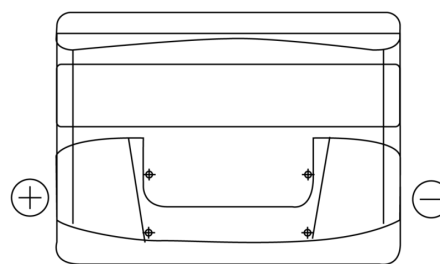

Product overview

Batteries for Cars

Technica TB501

Part number	TB501
Technology	Flooded
EAN/GTIN	3661024054522
Voltage	12 V
Capacity	50.0 Ah
CCA	450 A
Length	207 mm
Width	175 mm
Height	190 mm
Box size	L01
Polarity	ETN 1
Terminal Type	EN taper post
Hold Down	B13
Weights (subject of variation)	12.20 kg

Polarity

Terminal Type

Hold Down

Design, features and specifications are subject to change without notice. We disclaim any representation or warranty, express or implied, concerning the data or recommendations, and in no event shall be liable for any loss or damage claimed to have arisen as a result. Some products may not be available in your local market.