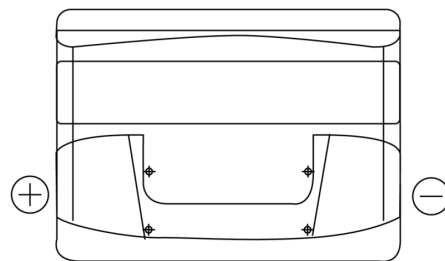

Product overview

Batteries for Cars

Technica TB501

Part number	TB501
Technology	Flooded
EAN/GTIN	3661024054522
Voltage	12 V
Capacity	50.0 Ah
CCA	450 A
Length	207 mm
Width	175 mm
Height	190 mm
Box size	L01
Polarity	ETN 1
Terminal Type	EN taper post
Hold Down	B13
Weights (subject of variation)	12.20 kg

Polarity

Terminal Type

Hold Down

Design, features and specifications are subject to change without notice. We disclaim any representation or warranty, express or implied, concerning the data or recommendations, and in no event shall be liable for any loss or damage claimed to have arisen as a result. Some products may not be available in your local market.