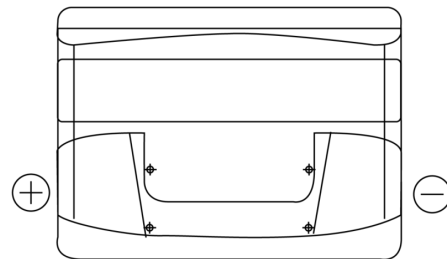

**Product overview**

Batteries for Cars

**Technica TB501**

Part number	TB501
Technology	Flooded
EAN/GTIN	3661024054522
Voltage	12 V
Capacity	50.0 Ah
CCA	450 A
Length	207 mm
Width	175 mm
Height	190 mm
Box size	L01
Polarity	ETN 1
Terminal Type	EN taper post
Hold Down	B13
Weights (subject of variation)	12.20 kg

**Polarity**

**Terminal Type**

Positive Terminal

Negative Terminal

**Hold Down**

Design, features and specifications are subject to change without notice. We disclaim any representation or warranty, express or implied, concerning the data or recommendations, and in no event shall be liable for any loss or damage claimed to have arisen as a result. Some products may not be available in your local market.