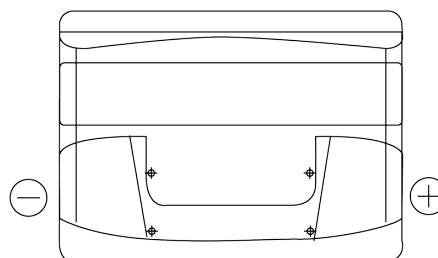

Product overview

Batteries for Cars

Technica TB500

Part number	TB500
Technology	Flooded
EAN/GTIN	3661024054515
Voltage	12 V
Capacity	50.0 Ah
CCA	450 A
Length	207 mm
Width	175 mm
Height	190 mm
Box size	L01
Polarity	ETN 0
Terminal Type	EN taper post
Hold Down	B13
Weights (subject of variation)	12.20 kg

Polarity

Terminal Type

Positive Terminal

Negative Terminal

Hold Down

Design, features and specifications are subject to change without notice. We disclaim any representation or warranty, express or implied, concerning the data or recommendations, and in no event shall be liable for any loss or damage claimed to have arisen as a result. Some products may not be available in your local market.