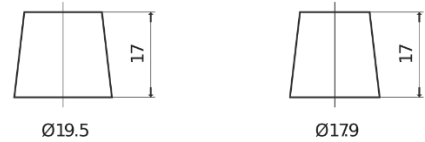

Terminal Type