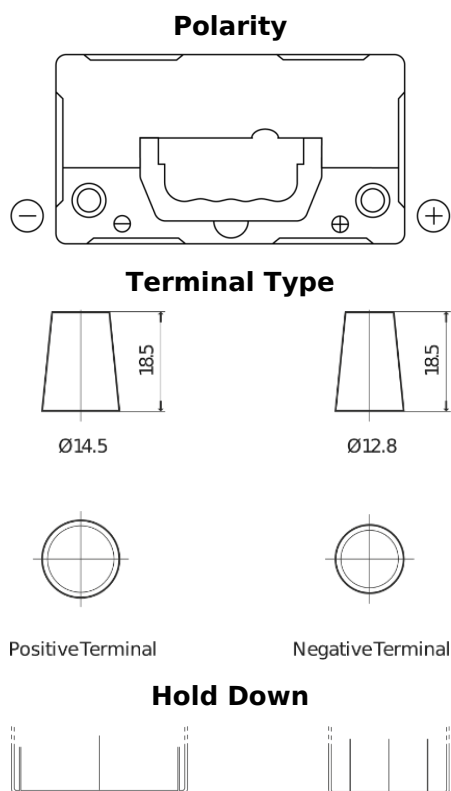

**Product overview**

Batteries for Cars

**Technica TB456**

Part number	TB456
Technology	Flooded
EAN/GTIN	3661024054355
Voltage	12 V
Capacity	45.0 Ah
CCA	330 A
Length	237 mm
Width	127 mm
Height	227 mm
Box size	B24
Polarity	ETN 0
Terminal Type	JIS taper post
Hold Down	B0
Weights (subject of variation)	11.40 kg