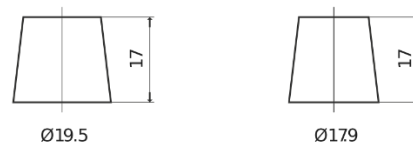

Product overview

Batteries for Cars

Technica TB455

Part number	TB455
Technology	Flooded
EAN/GTIN	3661024054386
Voltage	12 V
Capacity	45.0 Ah
CCA	330 A
Length	237 mm
Width	127 mm
Height	227 mm
Box size	B24
Polarity	ETN 1
Terminal Type	EN taper post
Hold Down	B0
Weights (subject of variation)	11.40 kg

Polarity

Terminal Type

Positive Terminal

Negative Terminal

Hold Down

Design, features and specifications are subject to change without notice. We disclaim any representation or warranty, express or implied, concerning the data or recommendations, and in no event shall be liable for any loss or damage claimed to have arisen as a result. Some products may not be available in your local market.