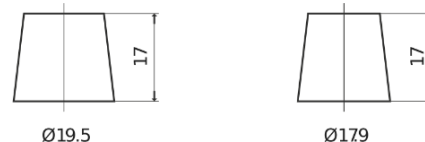

**Product overview**

Batteries for Cars

**Technica TB455**

Part number	TB455
Technology	Flooded
EAN/GTIN	3661024054386
Voltage	12 V
Capacity	45.0 Ah
CCA	330 A
Length	237 mm
Width	127 mm
Height	227 mm
Box size	B24
Polarity	ETN 1
Terminal Type	EN taper post
Hold Down	B0
Weights (subject of variation)	11.40 kg

**Polarity**

**Terminal Type**

Positive Terminal

Negative Terminal

**Hold Down**

Design, features and specifications are subject to change without notice. We disclaim any representation or warranty, express or implied, concerning the data or recommendations, and in no event shall be liable for any loss or damage claimed to have arisen as a result. Some products may not be available in your local market.