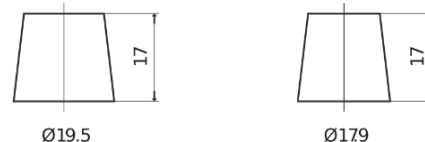

Terminal Type