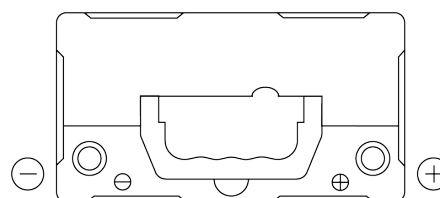

Product overview

Batteries for Cars

Technica TB454

Part number	TB454
Technology	Flooded
EAN/GTIN	3661024054379
Voltage	12 V
Capacity	45.0 Ah
CCA	330 A
Length	237 mm
Width	127 mm
Height	227 mm
Box size	B24
Polarity	ETN 0
Terminal Type	EN taper post
Hold Down	B0
Weights (subject of variation)	11.40 kg

Polarity

Terminal Type

Positive Terminal

Negative Terminal

Hold Down

Design, features and specifications are subject to change without notice. We disclaim any representation or warranty, express or implied, concerning the data or recommendations, and in no event shall be liable for any loss or damage claimed to have arisen as a result. Some products may not be available in your local market.