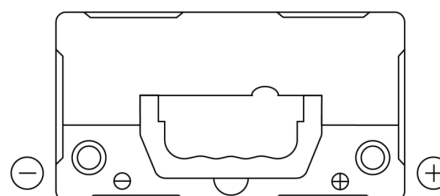

Product overview

Batteries for Cars

Technica TB454

Part number	TB454
Technology	Flooded
EAN/GTIN	3661024054379
Voltage	12 V
Capacity	45.0 Ah
CCA	330 A
Length	237 mm
Width	127 mm
Height	227 mm
Box size	B24
Polarity	ETN 0
Terminal Type	EN taper post
Hold Down	B0
Weights (subject of variation)	11.40 kg

Polarity

Terminal Type

Positive Terminal

Negative Terminal

Hold Down

Design, features and specifications are subject to change without notice. We disclaim any representation or warranty, express or implied, concerning the data or recommendations, and in no event shall be liable for any loss or damage claimed to have arisen as a result. Some products may not be available in your local market.