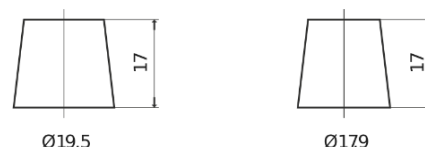

Terminal Type