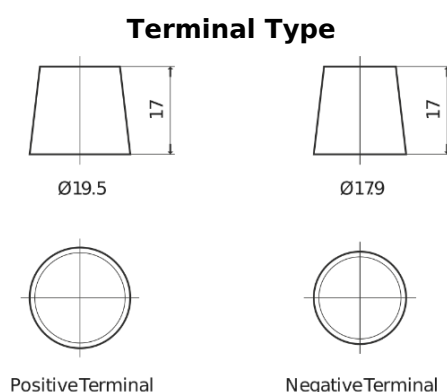

Product overview

Batteries for Cars

Technica TB450

Part number	TB450
Technology	Flooded
EAN/GTIN	3661024054492
Voltage	12 V
Capacity	45.0 Ah
CCA	330 A
Length	220 mm
Width	135 mm
Height	225 mm
Box size	E02
Polarity	ETN 0
Terminal Type	EN taper post
Hold Down	B1
Weights (subject of variation)	12.50 kg