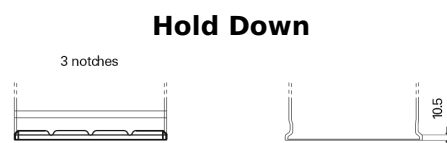

Product overview

Batteries for Cars

Technica TB450

Part number	TB450
Technology	Flooded
EAN/GTIN	3661024054492
Voltage	12 V
Capacity	45.0 Ah
CCA	330 A
Length	220 mm
Width	135 mm
Height	225 mm
Box size	E02
Polarity	ETN 0
Terminal Type	EN taper post
Hold Down	B1
Weights (subject of variation)	12.50 kg