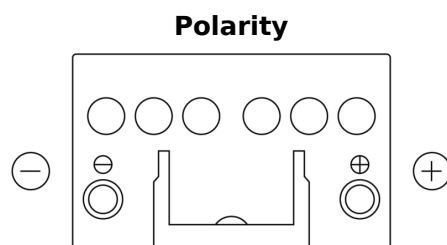

Product overview

Batteries for Cars

Technica TB450

Part number	TB450
Technology	Flooded
EAN/GTIN	3661024054492
Voltage	12 V
Capacity	45.0 Ah
CCA	330 A
Length	220 mm
Width	135 mm
Height	225 mm
Box size	E02
Polarity	ETN 0
Terminal Type	EN taper post
Hold Down	B1
Weights (subject of variation)	12.50 kg