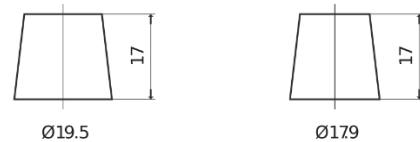

**Product overview**

Batteries for Cars

**Technica TB442**

Part number	TB442
Technology	Flooded
EAN/GTIN	3661024054607
Voltage	12 V
Capacity	44.0 Ah
CCA	420 A
Length	207 mm
Width	175 mm
Height	175 mm
Box size	LB1
Polarity	ETN 0
Terminal Type	EN taper post
Hold Down	B13
Weights (subject of variation)	10.60 kg

**Polarity**

**Terminal Type**

Positive Terminal

Negative Terminal

**Hold Down**

Design, features and specifications are subject to change without notice. We disclaim any representation or warranty, express or implied, concerning the data or recommendations, and in no event shall be liable for any loss or damage claimed to have arisen as a result. Some products may not be available in your local market.