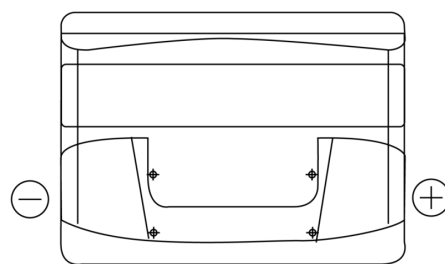

Product overview

Batteries for Cars

Technica TB442

Part number	TB442
Technology	Flooded
EAN/GTIN	3661024054607
Voltage	12 V
Capacity	44.0 Ah
CCA	420 A
Length	207 mm
Width	175 mm
Height	175 mm
Box size	LB1
Polarity	ETN 0
Terminal Type	EN taper post
Hold Down	B13
Weights (subject of variation)	10.60 kg

Polarity

Terminal Type

Hold Down

Design, features and specifications are subject to change without notice. We disclaim any representation or warranty, express or implied, concerning the data or recommendations, and in no event shall be liable for any loss or damage claimed to have arisen as a result. Some products may not be available in your local market.