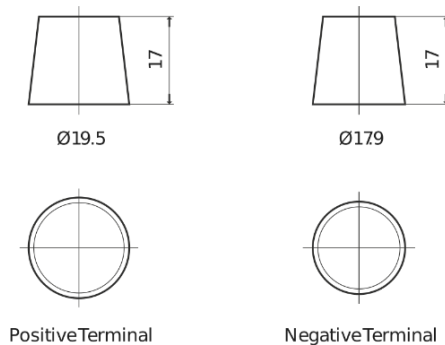

Product overview

Batteries for Cars

Technica TB442

Part number	TB442
Technology	Flooded
EAN/GTIN	3661024054607
Voltage	12 V
Capacity	44.0 Ah
CCA	420 A
Length	207 mm
Width	175 mm
Height	175 mm
Box size	LB1
Polarity	ETN 0
Terminal Type	EN taper post
Hold Down	B13
Weights (subject of variation)	10.60 kg

Polarity

Terminal Type

Hold Down

Design, features and specifications are subject to change without notice. We disclaim any representation or warranty, express or implied, concerning the data or recommendations, and in no event shall be liable for any loss or damage claimed to have arisen as a result. Some products may not be available in your local market.