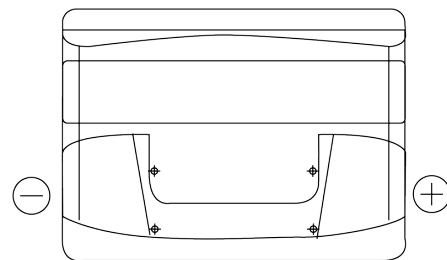

**Product overview**

Batteries for Cars

**Technica TB442**

Part number	TB442
Technology	Flooded
EAN/GTIN	3661024054607
Voltage	12 V
Capacity	44.0 Ah
CCA	420 A
Length	207 mm
Width	175 mm
Height	175 mm
Box size	LB1
Polarity	ETN 0
Terminal Type	EN taper post
Hold Down	B13
Weights (subject of variation)	10.60 kg

**Polarity**

**Terminal Type**

Positive Terminal

Negative Terminal

**Hold Down**

Design, features and specifications are subject to change without notice. We disclaim any representation or warranty, express or implied, concerning the data or recommendations, and in no event shall be liable for any loss or damage claimed to have arisen as a result. Some products may not be available in your local market.