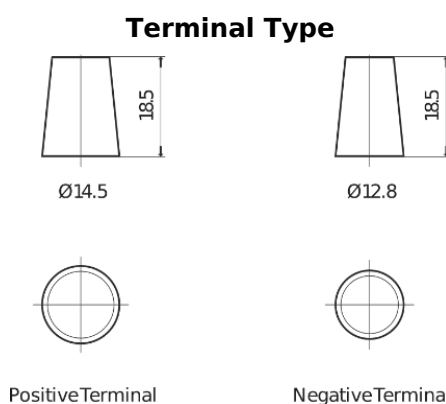

Product overview

Batteries for Cars

Technica TB357

Part number	TB357
Technology	Flooded
EAN/GTIN	3661024054348
Voltage	12 V
Capacity	35.0 Ah
CCA	240 A
Length	187 mm
Width	127 mm
Height	220 mm
Box size	B19
Polarity	ETN 1
Terminal Type	JIS taper post
Hold Down	B0
Weights (subject of variation)	8.90 kg