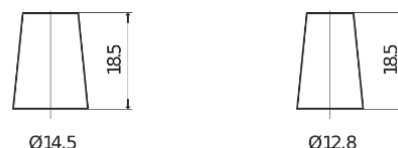

**Product overview**

Batteries for Cars

**Technica TB357**

Part number	TB357
Technology	Flooded
EAN/GTIN	3661024054348
Voltage	12 V
Capacity	35.0 Ah
CCA	240 A
Length	187 mm
Width	127 mm
Height	220 mm
Box size	B19
Polarity	ETN 1
Terminal Type	JIS taper post
Hold Down	B0
Weights (subject of variation)	8.90 kg

**Polarity**

**Terminal Type**

Positive Terminal

Negative Terminal

**Hold Down**

Design, features and specifications are subject to change without notice. We disclaim any representation or warranty, express or implied, concerning the data or recommendations, and in no event shall be liable for any loss or damage claimed to have arisen as a result. Some products may not be available in your local market.