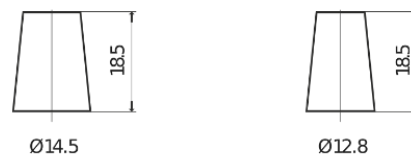

**Product overview**

Batteries for Cars

**Technica TB357**

Part number	TB357
Technology	Flooded
EAN/GTIN	3661024054348
Voltage	12 V
Capacity	35.0 Ah
CCA	240 A
Length	187 mm
Width	127 mm
Height	220 mm
Box size	B19
Polarity	ETN 1
Terminal Type	JIS taper post
Hold Down	B0
Weights (subject of variation)	8.90 kg

**Polarity**

**Terminal Type**

Positive Terminal

Negative Terminal

**Hold Down**

Design, features and specifications are subject to change without notice. We disclaim any representation or warranty, express or implied, concerning the data or recommendations, and in no event shall be liable for any loss or damage claimed to have arisen as a result. Some products may not be available in your local market.