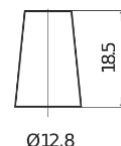

Product overview

Batteries for Cars

Technica TB356A

Part number	TB356A
Technology	Flooded
EAN/GTIN	3661024054881
Voltage	12 V
Capacity	35.0 Ah
CCA	240 A
Length	187 mm
Width	127 mm
Height	220 mm
Box size	B19
Polarity	ETN 0
Terminal Type	JIS taper post
Hold Down	Korean B1 Long
Weights (subject of variation)	8.90 kg

Polarity

Terminal Type

Positive Terminal

Negative Terminal

Hold Down

Design, features and specifications are subject to change without notice. We disclaim any representation or warranty, express or implied, concerning the data or recommendations, and in no event shall be liable for any loss or damage claimed to have arisen as a result. Some products may not be available in your local market.