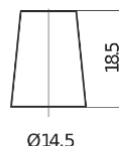

Product overview

Batteries for Cars

Technica TB356A

Part number	TB356A
Technology	Flooded
EAN/GTIN	3661024054881
Voltage	12 V
Capacity	35.0 Ah
CCA	240 A
Length	187 mm
Width	127 mm
Height	220 mm
Box size	B19
Polarity	ETN 0
Terminal Type	JIS taper post
Hold Down	Korean B1 Long
Weights (subject of variation)	8.90 kg

Polarity

Terminal Type

Positive Terminal

Negative Terminal

Hold Down

Design, features and specifications are subject to change without notice. We disclaim any representation or warranty, express or implied, concerning the data or recommendations, and in no event shall be liable for any loss or damage claimed to have arisen as a result. Some products may not be available in your local market.