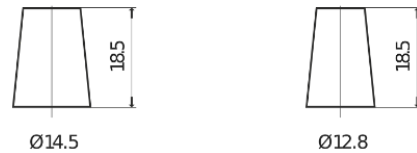

Terminal Type