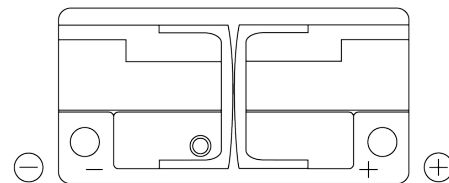

**Product overview**

Batteries for Cars

**Technica TB1100**

Part number	TB1100
Technology	Flooded
EAN/GTIN	3661024056236
Voltage	12 V
Capacity	110.0 Ah
CCA	850 A
Length	392 mm
Width	175 mm
Height	190 mm
Box size	L06
Polarity	ETN 0
Terminal Type	EN taper post
Hold Down	B13
Weights (subject of variation)	26.30 kg

**Polarity**

**Terminal Type**

Positive Terminal

Negative Terminal

**Hold Down**

Design, features and specifications are subject to change without notice. We disclaim any representation or warranty, express or implied, concerning the data or recommendations, and in no event shall be liable for any loss or damage claimed to have arisen as a result. Some products may not be available in your local market.