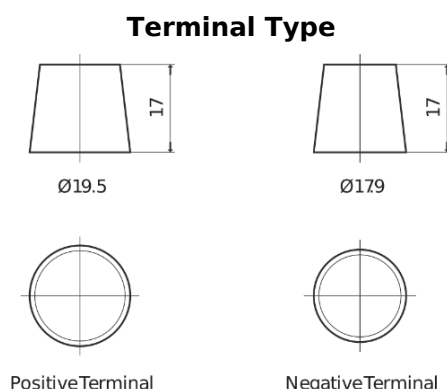

Product overview

Batteries for Cars

High-Tech TA955

Part number	TA955
Technology	Flooded
EAN/GTIN	3661024054195
Voltage	12 V
Capacity	95.0 Ah
CCA	800 A
Length	306 mm
Width	173 mm
Height	222 mm
Box size	D31
Polarity	ETN 1
Terminal Type	EN taper post
Hold Down	Korean B1
Weights (subject of variation)	21.40 kg