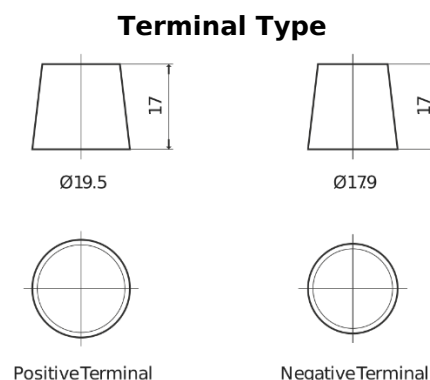

**Product overview**

Batteries for Cars

**High-Tech TA955**

Part number	TA955
Technology	Flooded
EAN/GTIN	3661024054195
Voltage	12 V
Capacity	95.0 Ah
CCA	800 A
Length	306 mm
Width	173 mm
Height	222 mm
Box size	D31
Polarity	ETN 1
Terminal Type	EN taper post
Hold Down	Korean B1
Weights (subject of variation)	21.40 kg