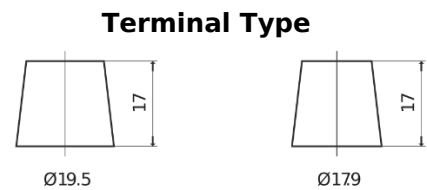

Product overview

Batteries for Cars

High-Tech TA954

Part number	TA954
Technology	Flooded
EAN/GTIN	3661024054188
Voltage	12 V
Capacity	95.0 Ah
CCA	800 A
Length	306 mm
Width	173 mm
Height	222 mm
Box size	D31
Polarity	ETN 0
Terminal Type	EN taper post
Hold Down	Korean B1
Weights (subject of variation)	21.40 kg