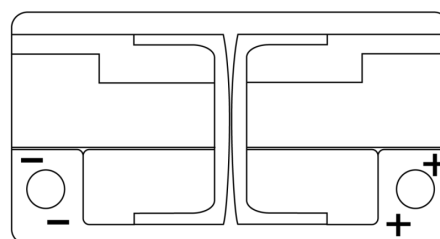

Product overview

Batteries for Cars

High-Tech TA900

Part number	TA900
Technology	Flooded
EAN/GTIN	3661024056472
Voltage	12 V
Capacity	90.0 Ah
CCA	720 A
Length	315 mm
Width	175 mm
Height	190 mm
Box size	L04
Polarity	ETN 0
Terminal Type	EN taper post
Hold Down	B13
Weights (subject of variation)	19.70 kg

Polarity

Terminal Type

Hold Down

Design, features and specifications are subject to change without notice. We disclaim any representation or warranty, express or implied, concerning the data or recommendations, and in no event shall be liable for any loss or damage claimed to have arisen as a result. Some products may not be available in your local market.