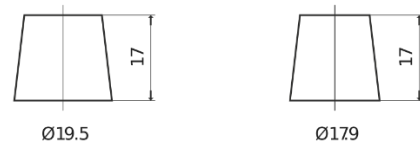

**Product overview**

Batteries for Cars

**Premium EA1000**

Part number	EA1000
Technology	Flooded
EAN/GTIN	3661024034258
Voltage	12 V
Capacity	100 Ah
CCA	900 A
Length	353 mm
Width	175 mm
Height	190 mm
Box size	L05
Polarity	ETN 0
Terminal Type	EN taper post
Hold Down	B13
Weights (subject of variation)	22.60 kg

**Polarity**

**Terminal Type**

Positive Terminal

Negative Terminal

**Hold Down**

Design, features and specifications are subject to change without notice. We disclaim any representation or warranty, express or implied, concerning the data or recommendations, and in no event shall be liable for any loss or damage claimed to have arisen as a result. Some products may not be available in your local market.