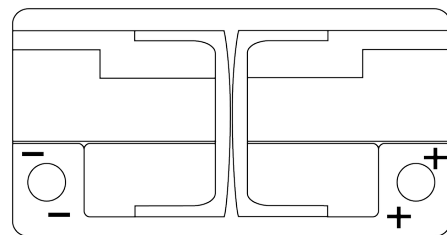

**Product overview**

Batteries for Cars

**High-Tech TA852**

Part number	TA852
Technology	Flooded
EAN/GTIN	3661024054294
Voltage	12 V
Capacity	85.0 Ah
CCA	800 A
Length	315 mm
Width	175 mm
Height	175 mm
Box size	LB4
Polarity	ETN 0
Terminal Type	EN taper post
Hold Down	B13
Weights (subject of variation)	18.60 kg

**Polarity**

**Terminal Type**

Ø19.5

Ø17.9

Positive Terminal

Negative Terminal

**Hold Down**

5 notches