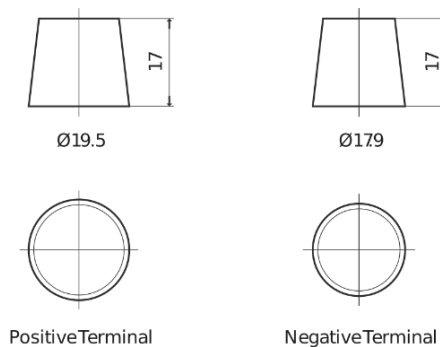

Product overview

Batteries for Cars

High-Tech TA770

| | |
|--------------------------------|---------------|
| Part number | TA770 |
| Technology | Flooded |
| EAN/GTIN | 3661024054249 |
| Voltage | 12 V |
| Capacity | 77.0 Ah |
| CCA | 760 A |
| Length | 278 mm |
| Width | 175 mm |
| Height | 190 mm |
| Box size | L03 |
| Polarity | ETN 0 |
| Terminal Type | EN taper post |
| Hold Down | B13 |
| Weights (subject of variation) | 17.50 kg |

Polarity

Terminal Type

Positive Terminal

Negative Terminal

Hold Down

Design, features and specifications are subject to change without notice. We disclaim any representation or warranty, express or implied, concerning the data or recommendations, and in no event shall be liable for any loss or damage claimed to have arisen as a result. Some products may not be available in your local market.