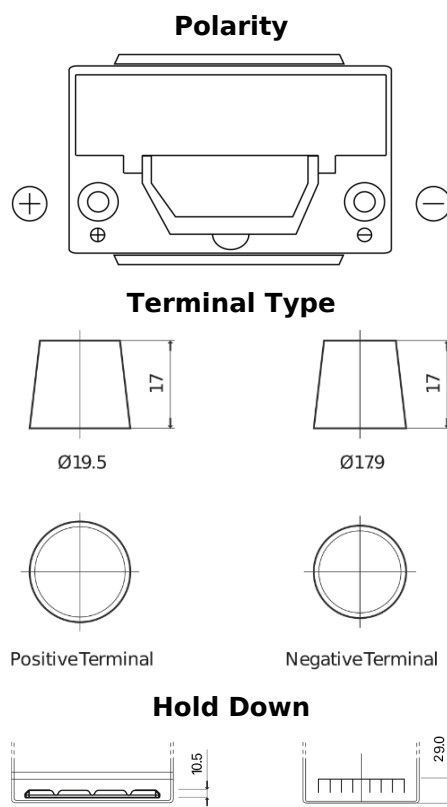

Product overview

Batteries for Cars

High-Tech TA755

Part number	TA755
Technology	Flooded
EAN/GTIN	3661024054171
Voltage	12 V
Capacity	75.0 Ah
CCA	630 A
Length	270 mm
Width	173 mm
Height	222 mm
Box size	D26
Polarity	ETN 1
Terminal Type	EN taper post
Hold Down	Korean B1+B6
Weights (subject of variation)	17.40 kg