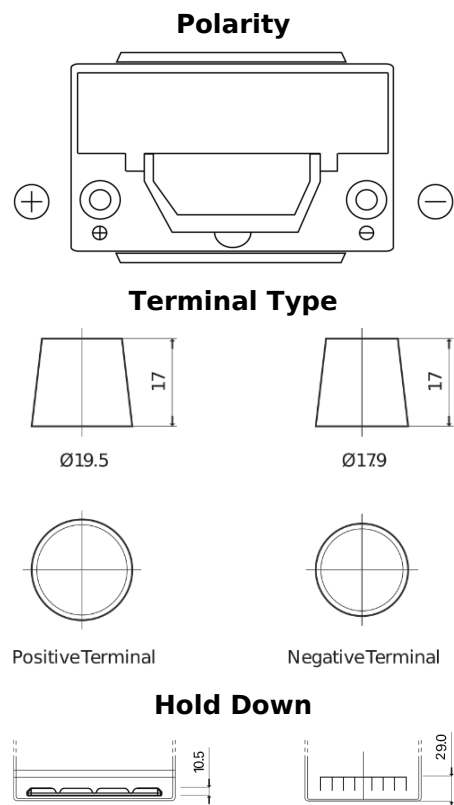

Product overview

Batteries for Cars

High-Tech TA755

Part number	TA755
Technology	Flooded
EAN/GTIN	3661024054171
Voltage	12 V
Capacity	75.0 Ah
CCA	630 A
Length	270 mm
Width	173 mm
Height	222 mm
Box size	D26
Polarity	ETN 1
Terminal Type	EN taper post
Hold Down	Korean B1+B6
Weights (subject of variation)	17.40 kg