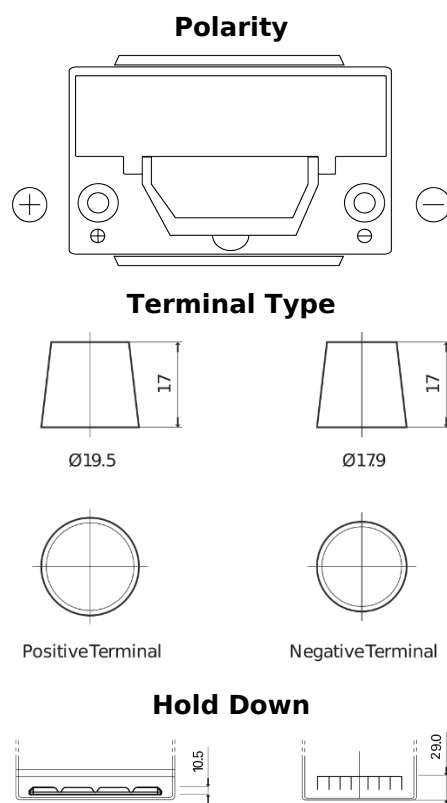

Product overview

Batteries for Cars

High-Tech TA755

Part number	TA755
Technology	Flooded
EAN/GTIN	3661024054171
Voltage	12 V
Capacity	75.0 Ah
CCA	630 A
Length	270 mm
Width	173 mm
Height	222 mm
Box size	D26
Polarity	ETN 1
Terminal Type	EN taper post
Hold Down	Korean B1+B6
Weights (subject of variation)	17.40 kg