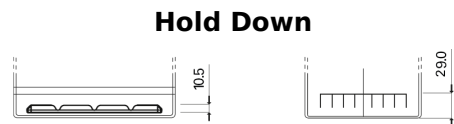

Product overview

Batteries for Cars

High-Tech TA754

Part number	TA754
Technology	Flooded
EAN/GTIN	3661024054164
Voltage	12 V
Capacity	75.0 Ah
CCA	630 A
Length	270 mm
Width	173 mm
Height	222 mm
Box size	D26
Polarity	ETN 0
Terminal Type	EN taper post
Hold Down	Korean B1+B6
Weights (subject of variation)	17.40 kg