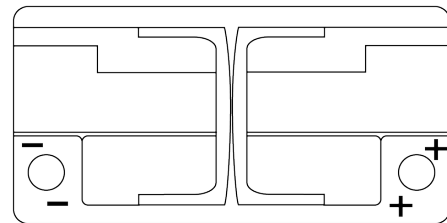

Product overview

Batteries for Marine and Leisure

Dual AGM EP800

Part number	EP800
Technology	AGM
EAN/GTIN	3661024036535
Voltage	12 V
Capacity	95 Ah
CCA	850 A
Watt hour	800 Wh
Length	353 mm
Width	175 mm
Height	190 mm
Box size	L05
Polarity	ETN 0
Terminal Type	EN taper post
Hold Down	B13
Weights (subject of variation)	26.10 kg

Polarity

Terminal Type

Ø19.5

Ø179

Positive Terminal

Negative Terminal

Hold Down

5 notches