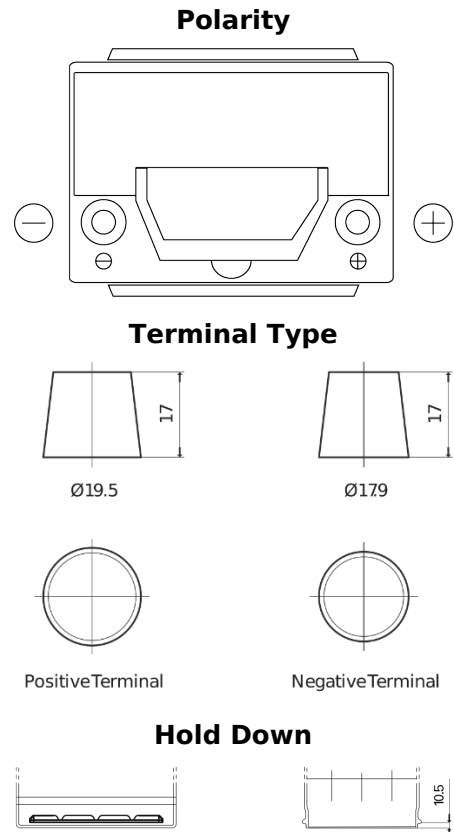

**Product overview**

Batteries for Cars

**High-Tech TA654**

Part number	TA654
Technology	Flooded
EAN/GTIN	3661024054140
Voltage	12 V
Capacity	65.0 Ah
CCA	580 A
Length	230 mm
Width	173 mm
Height	222 mm
Box size	D23
Polarity	ETN 0
Terminal Type	EN taper post
Hold Down	Korean B1
Weights (subject of variation)	16.00 kg