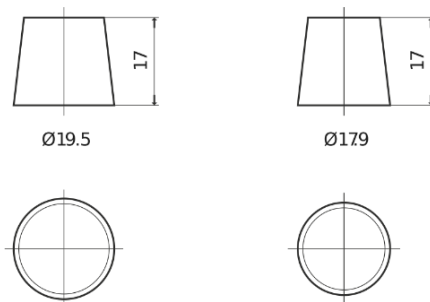

Product overview

Batteries for Cars

High-Tech TA640

Part number	TA640
Technology	Flooded
EAN/GTIN	3661024054225
Voltage	12 V
Capacity	64.0 Ah
CCA	640 A
Length	242 mm
Width	175 mm
Height	190 mm
Box size	L02
Polarity	ETN 0
Terminal Type	EN taper post
Hold Down	B13
Weights (subject of variation)	14.90 kg

Polarity

Terminal Type

Positive Terminal

Negative Terminal

Hold Down

Design, features and specifications are subject to change without notice. We disclaim any representation or warranty, express or implied, concerning the data or recommendations, and in no event shall be liable for any loss or damage claimed to have arisen as a result. Some products may not be available in your local market.