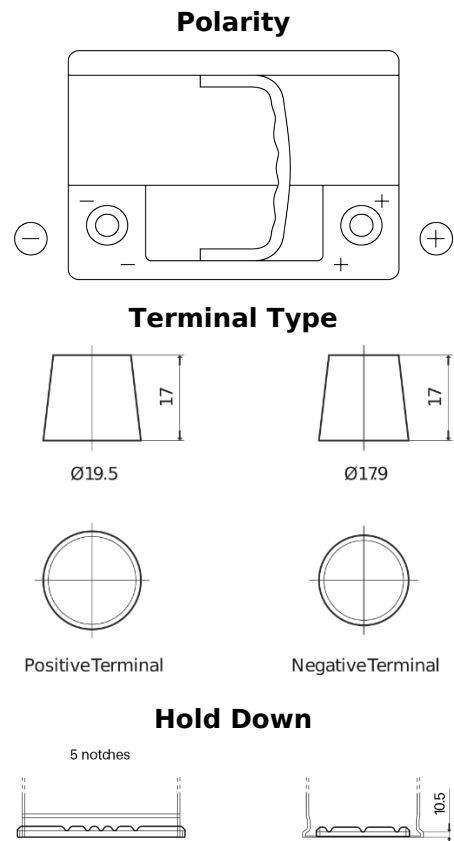

**Product overview**

Batteries for Cars

**High-Tech TA640**

Part number	TA640
Technology	Flooded
EAN/GTIN	3661024054225
Voltage	12 V
Capacity	64.0 Ah
CCA	640 A
Length	242 mm
Width	175 mm
Height	190 mm
Box size	L02
Polarity	ETN 0
Terminal Type	EN taper post
Hold Down	B13
Weights (subject of variation)	14.90 kg