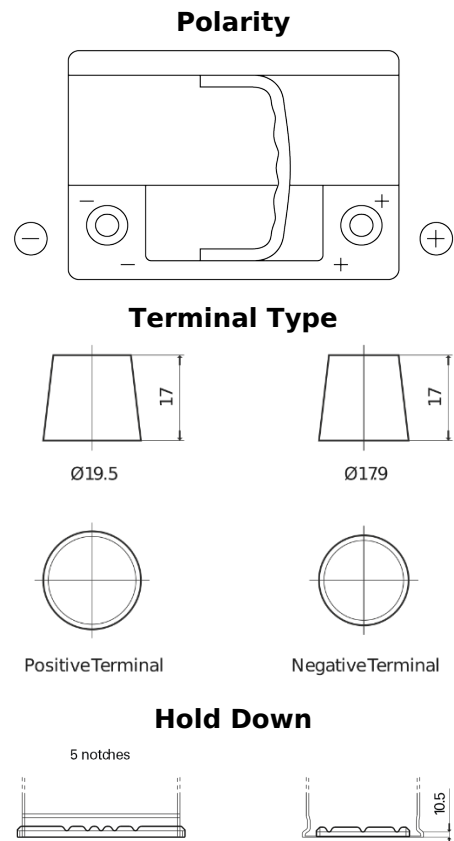

**Product overview**

Batteries for Cars

**High-Tech TA612**

Part number	TA612
Technology	Flooded
EAN/GTIN	3661024054270
Voltage	12 V
Capacity	61.0 Ah
CCA	600 A
Length	242 mm
Width	175 mm
Height	175 mm
Box size	LB2
Polarity	ETN 0
Terminal Type	EN taper post
Hold Down	B13
Weights (subject of variation)	14.00 kg