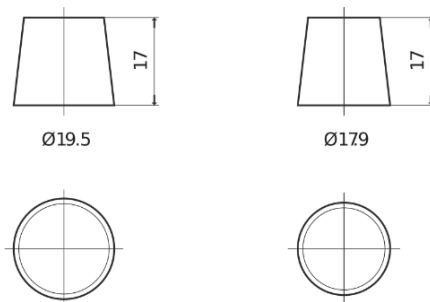

Product overview

Batteries for Cars

High-Tech TA612

Part number	TA612
Technology	Flooded
EAN/GTIN	3661024054270
Voltage	12 V
Capacity	61.0 Ah
CCA	600 A
Length	242 mm
Width	175 mm
Height	175 mm
Box size	LB2
Polarity	ETN 0
Terminal Type	EN taper post
Hold Down	B13
Weights (subject of variation)	14.00 kg

Polarity

Terminal Type

Positive Terminal

Negative Terminal

Hold Down

Design, features and specifications are subject to change without notice. We disclaim any representation or warranty, express or implied, concerning the data or recommendations, and in no event shall be liable for any loss or damage claimed to have arisen as a result. Some products may not be available in your local market.