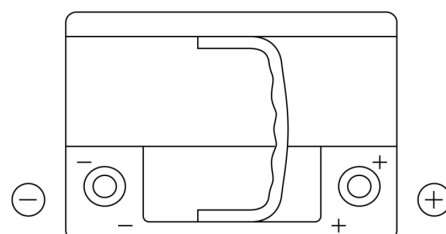

Product overview

Batteries for Cars

High-Tech TA612

Part number	TA612
Technology	Flooded
EAN/GTIN	3661024054270
Voltage	12 V
Capacity	61.0 Ah
CCA	600 A
Length	242 mm
Width	175 mm
Height	175 mm
Box size	LB2
Polarity	ETN 0
Terminal Type	EN taper post
Hold Down	B13
Weights (subject of variation)	14.00 kg

Polarity

Terminal Type

Positive Terminal

Negative Terminal

Hold Down

Design, features and specifications are subject to change without notice. We disclaim any representation or warranty, express or implied, concerning the data or recommendations, and in no event shall be liable for any loss or damage claimed to have arisen as a result. Some products may not be available in your local market.