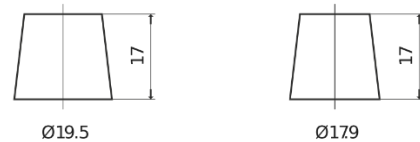

Product overview

Batteries for Cars

High-Tech TA530

Part number	TA530
Technology	Flooded
EAN/GTIN	3661024054201
Voltage	12 V
Capacity	53.0 Ah
CCA	540 A
Length	207 mm
Width	175 mm
Height	190 mm
Box size	L01
Polarity	ETN 0
Terminal Type	EN taper post
Hold Down	B13
Weights (subject of variation)	12.70 kg

Polarity

Terminal Type

Positive Terminal

Negative Terminal

Hold Down

Design, features and specifications are subject to change without notice. We disclaim any representation or warranty, express or implied, concerning the data or recommendations, and in no event shall be liable for any loss or damage claimed to have arisen as a result. Some products may not be available in your local market.