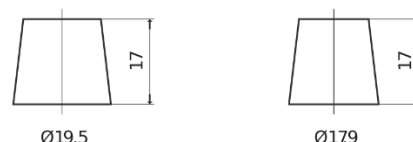

**Product overview**

Batteries for Cars

**High-Tech TA472**

Part number	TA472
Technology	Flooded
EAN/GTIN	3661024054263
Voltage	12 V
Capacity	47.0 Ah
CCA	450 A
Length	207 mm
Width	175 mm
Height	175 mm
Box size	LB1
Polarity	ETN 0
Terminal Type	EN taper post
Hold Down	B13
Weights (subject of variation)	11.40 kg

**Polarity**

**Terminal Type**

Positive Terminal

Negative Terminal

**Hold Down**

Design, features and specifications are subject to change without notice. We disclaim any representation or warranty, express or implied, concerning the data or recommendations, and in no event shall be liable for any loss or damage claimed to have arisen as a result. Some products may not be available in your local market.