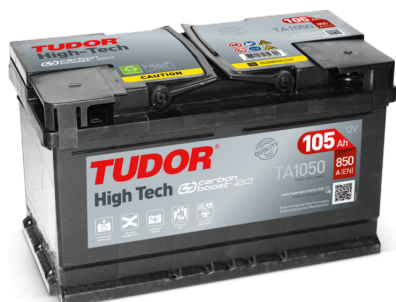

Product overview

Batteries for Cars

High-Tech TA1050

Part number	TA1050
Technology	Flooded
EAN/GTIN	3661024054300
Voltage	12 V
Capacity	105.0 Ah
CCA	850 A
Length	315 mm
Width	175 mm
Height	205 mm
Box size	LH4
Polarity	ETN 0
Terminal Type	EN taper post
Hold Down	B13
Weights (subject of variation)	23.10 kg