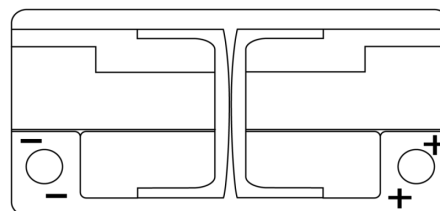

Product overview

Batteries for Cars

High-Tech TA1000

Part number	TA1000
Technology	Flooded
EAN/GTIN	3661024054256
Voltage	12 V
Capacity	100.0 Ah
CCA	900 A
Length	353 mm
Width	175 mm
Height	190 mm
Box size	L05
Polarity	ETN 0
Terminal Type	EN taper post
Hold Down	B13
Weights (subject of variation)	22.60 kg

Polarity

Terminal Type

Hold Down

Design, features and specifications are subject to change without notice. We disclaim any representation or warranty, express or implied, concerning the data or recommendations, and in no event shall be liable for any loss or damage claimed to have arisen as a result. Some products may not be available in your local market.