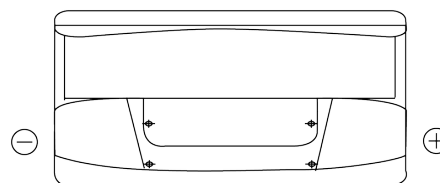

Product overview

Batteries for Trucks, Buses, Construction, Agriculture

PowerPRO Agri&Construction TJ1000

Part number	TJ1000
Technology	Flooded
EAN/GTIN	3661024056809
Voltage	12 V
Capacity	100 Ah
CCA	850 A
Length	353 mm
Width	175 mm
Height	190 mm
Box size	L05
Polarity	ETN 0
Terminal Type	EN taper post
Hold Down	B13
Weights (subject of variation)	21.80 kg

Polarity

Terminal Type

Positive Terminal

Negative Terminal

Hold Down

Design, features and specifications are subject to change without notice. We disclaim any representation or warranty, express or implied, concerning the data or recommendations, and in no event shall be liable for any loss or damage claimed to have arisen as a result. Some products may not be available in your local market.