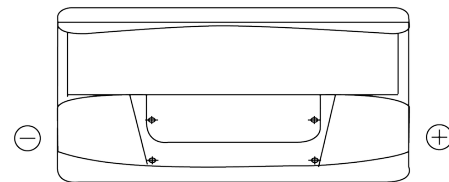

Product overview

Batteries for Trucks, Buses, Construction, Agriculture

PowerPRO Agri&Construction EJ1000

| | |
|--------------------------------|---------------|
| Part number | EJ1000 |
| Technology | Flooded |
| EAN/GTIN | 3661024036986 |
| Voltage | 12 V |
| Capacity | 100 Ah |
| CCA | 850 A |
| Length | 353 mm |
| Width | 175 mm |
| Height | 190 mm |
| Box size | L05 |
| Polarity | ETN 0 |
| Terminal Type | EN taper post |
| Hold Down | B13 |
| Weights (subject of variation) | 21.80 kg |

Polarity

Terminal Type

Positive Terminal

Negative Terminal

Hold Down

Design, features and specifications are subject to change without notice. We disclaim any representation or warranty, express or implied, concerning the data or recommendations, and in no event shall be liable for any loss or damage claimed to have arisen as a result. Some products may not be available in your local market.