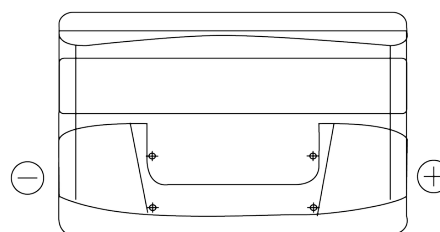

Product overview

Batteries for Cars

Power DB950

| | |
|--------------------------------|---------------|
| Part number | DB950 |
| Technology | Flooded |
| EAN/GTIN | 3661024024587 |
| Voltage | 12 V |
| Capacity | 95 Ah |
| CCA | 800 A |
| Length | 353 mm |
| Width | 175 mm |
| Height | 190 mm |
| Box size | L05 |
| Polarity | ETN 0 |
| Terminal Type | EN taper post |
| Hold Down | B13 |
| Weights (subject of variation) | 21.60 kg |

Polarity

Terminal Type

Positive Terminal

Negative Terminal

Hold Down

Design, features and specifications are subject to change without notice. We disclaim any representation or warranty, express or implied, concerning the data or recommendations, and in no event shall be liable for any loss or damage claimed to have arisen as a result. Some products may not be available in your local market.