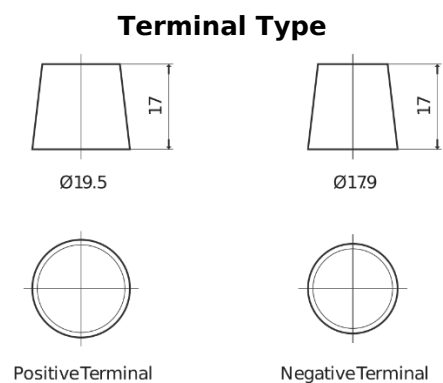

**Product overview**

Batteries for Marine and Leisure

**Equipment ET650**

Part number	ET650
Technology	Flooded
EAN/GTIN	3661024035927
Voltage	12 V
Capacity	100 Ah
Watt hour	650 Wh
Length	353 mm
Width	175 mm
Height	190 mm
Box size	L05
Polarity	ETN 0
Terminal Type	EN taper post
Hold Down	B13
Weights (subject of variation)	26.50 kg