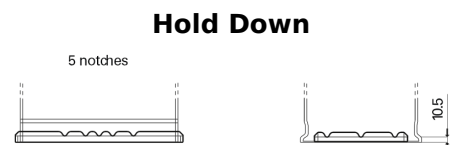

**Product overview**

Batteries for Marine and Leisure

**Equipment ET650**

Part number	ET650
Technology	Flooded
EAN/GTIN	3661024035927
Voltage	12 V
Capacity	100 Ah
Watt hour	650 Wh
Length	353 mm
Width	175 mm
Height	190 mm
Box size	L05
Polarity	ETN 0
Terminal Type	EN taper post
Hold Down	B13
Weights (subject of variation)	26.50 kg