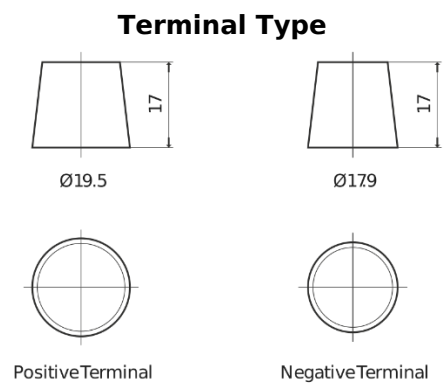

**Product overview**

Batteries for Marine and Leisure

**Equipment ET650**

Part number	ET650
Technology	Flooded
EAN/GTIN	3661024035927
Voltage	12 V
Capacity	100 Ah
Watt hour	650 Wh
Length	353 mm
Width	175 mm
Height	190 mm
Box size	L05
Polarity	ETN 0
Terminal Type	EN taper post
Hold Down	B13
Weights (subject of variation)	26.50 kg