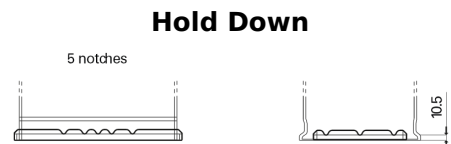

**Product overview**

Batteries for Marine and Leisure

**Equipment ET650**

Part number	ET650
Technology	Flooded
EAN/GTIN	3661024035927
Voltage	12 V
Capacity	100 Ah
Watt hour	650 Wh
Length	353 mm
Width	175 mm
Height	190 mm
Box size	L05
Polarity	ETN 0
Terminal Type	EN taper post
Hold Down	B13
Weights (subject of variation)	26.50 kg